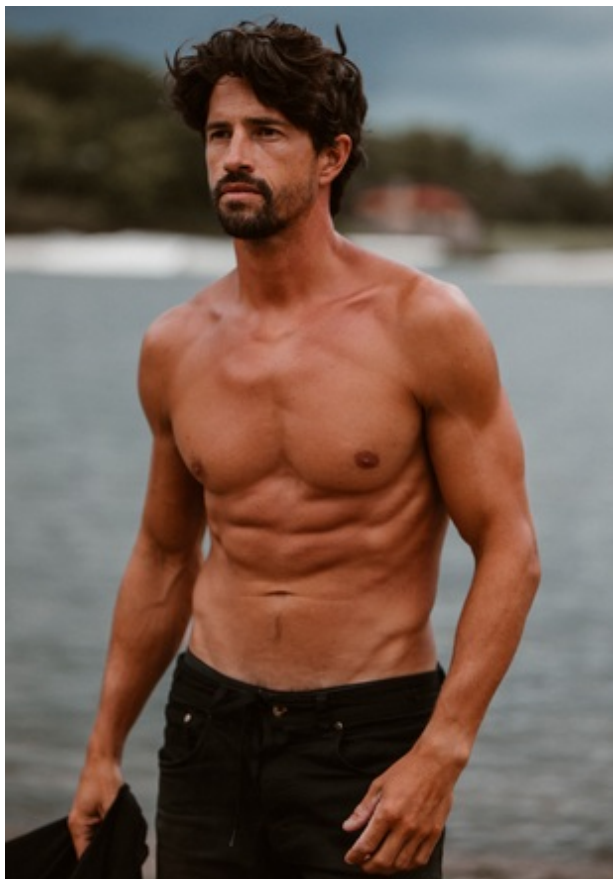

DANIEL JARRETT

Height 6' 0" Shirt 15.5" Suit/Coat 40" Waist 32" Inseam 32" Shoe Size 11 Hair Color Brown Eye Color Brown

DANIEL JARRETT

Height 6' 0" Shirt 15.5" Suit/Coat 40" Waist 32" Inseam 32" Shoe Size 11 Hair Color Brown Eye Color Brown