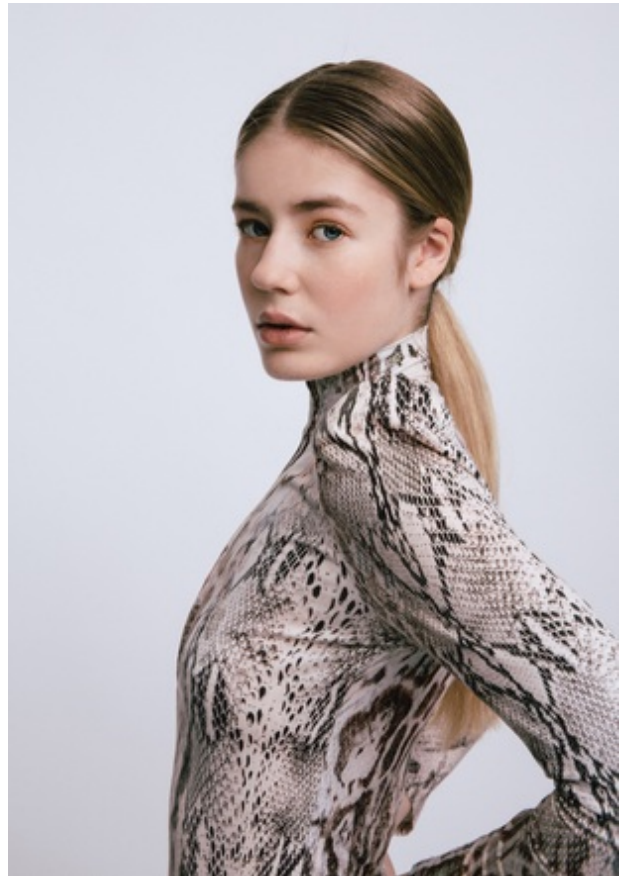

SAFFRON

Height 5' 10" Bust 32" Waist 25" Hips 35.5" Shoe Size 10 Hair Color Blonde Eye Color Blue