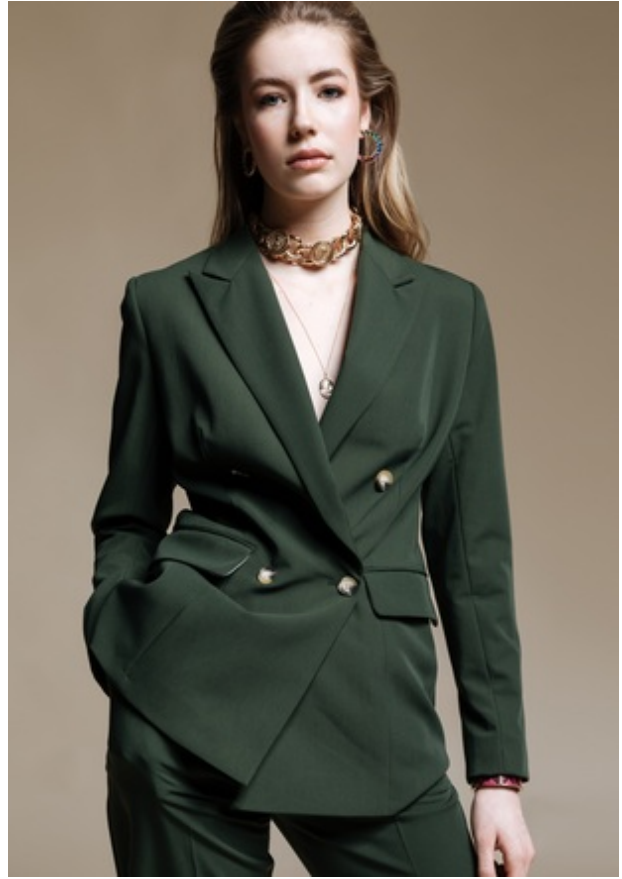

SAFFRON

Height 5' 10" Bust 32" Waist 25" Hips 35.5" Shoe Size 10 Hair Color Blonde Eye Color Blue