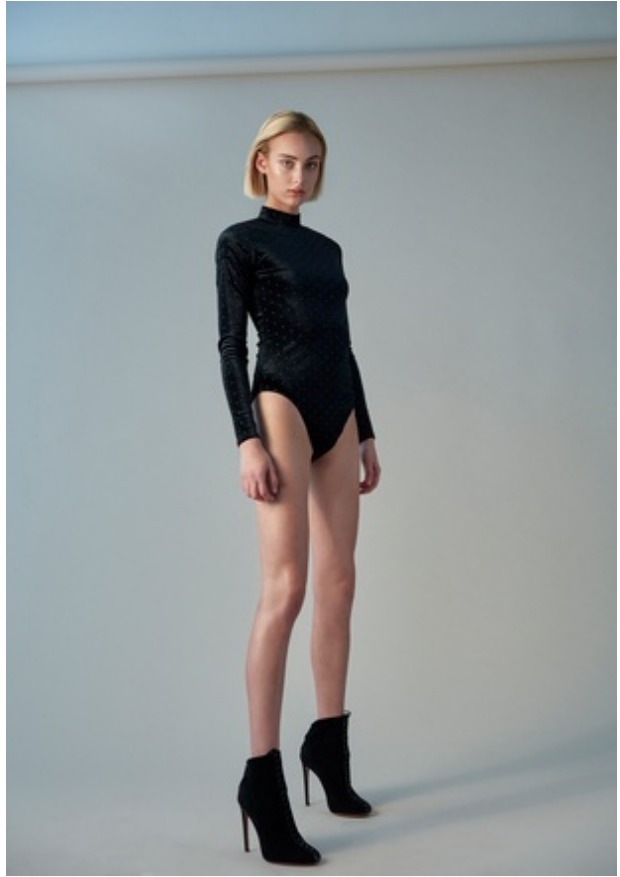

BELLE

Height 5' 8.5" Bust 30" Waist 24" Hips 33" Shoe Size 8.5 Hair Color Blonde Eye Color Green

BELLE

Height 5' 8.5" Bust 30" Waist 24" Hips 33" Shoe Size 8.5 Hair Color Blonde Eye Color Green

BELLE

Height 5' 8.5" Bust 30" Waist 24" Hips 33" Shoe Size 8.5 Hair Color Blonde Eye Color Green

BELLE

Height 5' 8.5" Bust 30" Waist 24" Hips 33" Shoe Size 8.5 Hair Color Blonde Eye Color Green