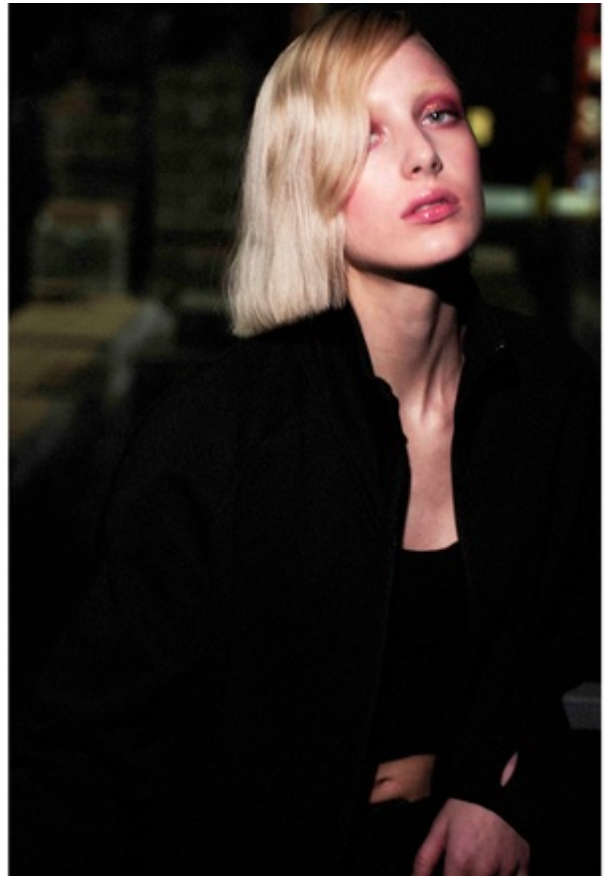

BELLE

Height 5' 8.5" Bust 30" Waist 24" Hips 33" Shoe Size 8.5 Hair Color Blonde Eye Color Green

BELLE

Height 5' 8.5" Bust 30" Waist 24" Hips 33" Shoe Size 8.5 Hair Color Blonde Eye Color Green

BELLE

Height 5' 8.5" Bust 30" Waist 24" Hips 33" Shoe Size 8.5 Hair Color Blonde Eye Color Green

BELLE

Height 5' 8.5" Bust 30" Waist 24" Hips 33" Shoe Size 8.5 Hair Color Blonde Eye Color Green