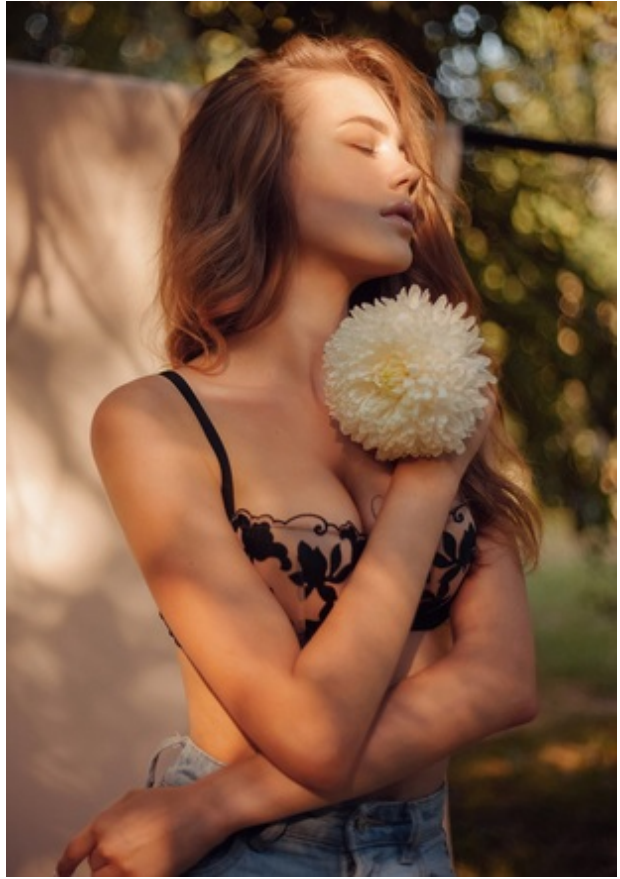

SASHA T

Height 5' 10.5" Bust 32" Waist 25" Hips 37" Dress Size 2 Shoe Size 10 Hair Color Blonde Eye Color Green

SASHA T

Height 5' 10.5" Bust 32" Waist 25" Hips 37" Dress Size 2 Shoe Size 10 Hair Color Blonde Eye Color Green

SASHA T

Height 5' 10.5" Bust 32" Waist 25" Hips 37" Dress Size 2 Shoe Size 10 Hair Color Blonde Eye Color Green