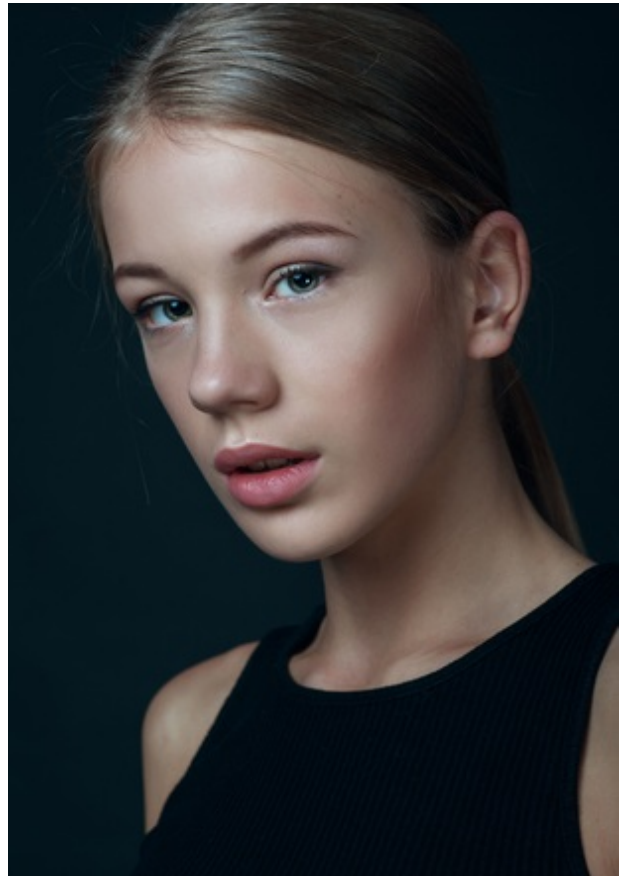

SASHA T

Height 5' 10.5" Bust 32" Waist 25" Hips 37" Dress Size 2 Shoe Size 10 Hair Color Blonde Eye Color Green

SASHA T

Height 5' 10.5" Bust 32" Waist 25" Hips 37" Dress Size 2 Shoe Size 10 Hair Color Blonde Eye Color Green

SASHA T

Height 5' 10.5" Bust 32" Waist 25" Hips 37" Dress Size 2 Shoe Size 10 Hair Color Blonde Eye Color Green