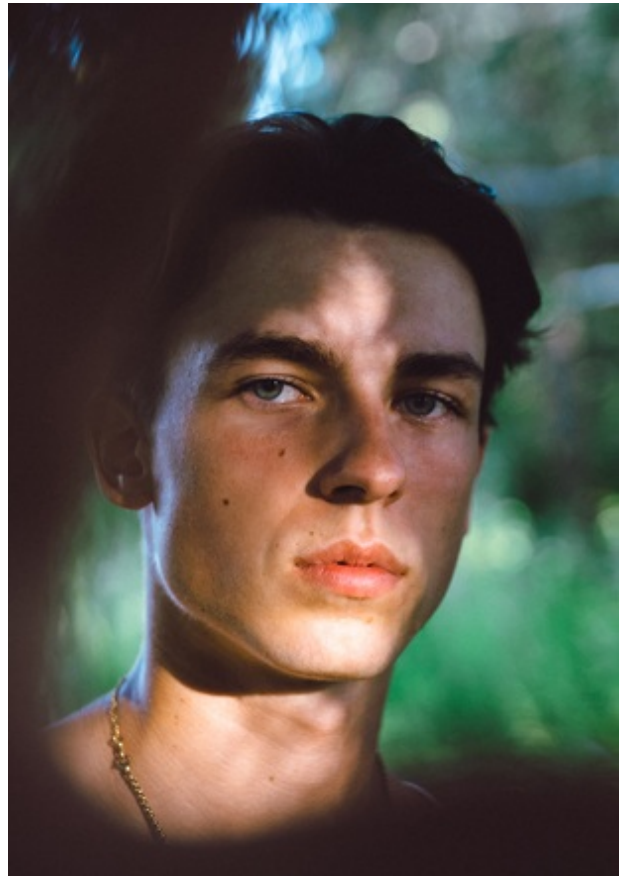

ALEX T

Height 6' 1.5" Shirt 15" Suit/Coat 38" Waist 31" Inseam 34" Shoe Size 11.5 Hair Color Dark Brown Eye Color Blue-Green

ALEX T

Height 6' 1.5" Shirt 15" Suit/Coat 38" Waist 31" Inseam 34" Shoe Size 11.5 Hair Color Dark Brown Eye Color Blue-Green

ALEX T

Height 6' 1.5" Shirt 15" Suit/Coat 38" Waist 31" Inseam 34" Shoe Size 11.5 Hair Color Dark Brown Eye Color Blue-Green