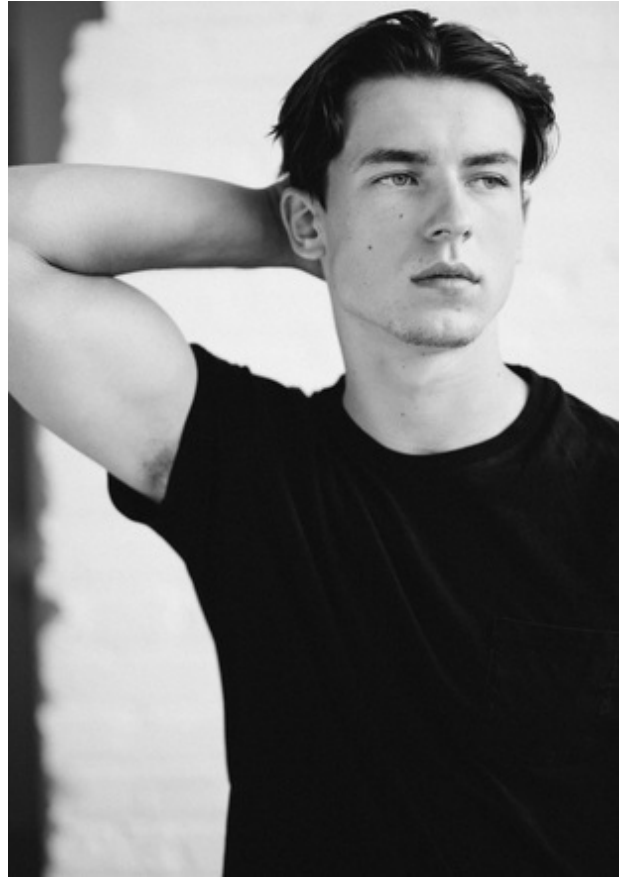

ALEX T

Height 6' 1.5" Shirt 15" Suit/Coat 38" Waist 31" Inseam 34" Shoe Size 11.5 Hair Color Dark Brown Eye Color Blue-Green

ALEX T

Height 6' 1.5" Shirt 15" Suit/Coat 38" Waist 31" Inseam 34" Shoe Size 11.5 Hair Color Dark Brown Eye Color Blue-Green

ALEX T

Height 6' 1.5" Shirt 15" Suit/Coat 38" Waist 31" Inseam 34" Shoe Size 11.5 Hair Color Dark Brown Eye Color Blue-Green