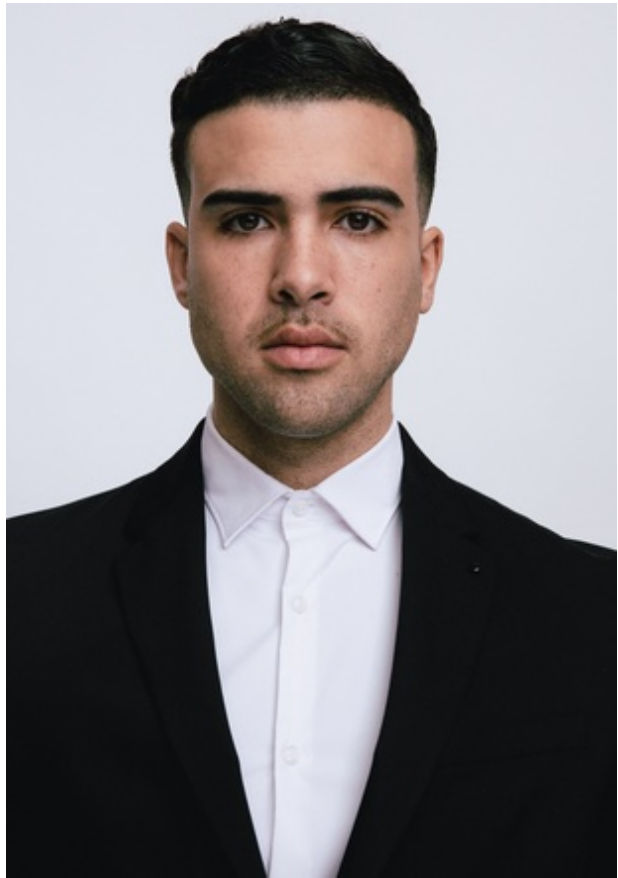

TIMOTHY

Height 5' 11.5" Shirt 14.5" Suit/Coat 38" Waist 32" Inseam 32" Shoe Size 11 Hair Color Black Eye Color Brown

TIMOTHY

Height 5' 11.5" Shirt 14.5" Suit/Coat 38" Waist 32" Inseam 32" Shoe Size 11 Hair Color Black Eye Color Brown

TIMOTHY

Height 5' 11.5" Shirt 14.5" Suit/Coat 38" Waist 32" Inseam 32" Shoe Size 11 Hair Color Black Eye Color Brown