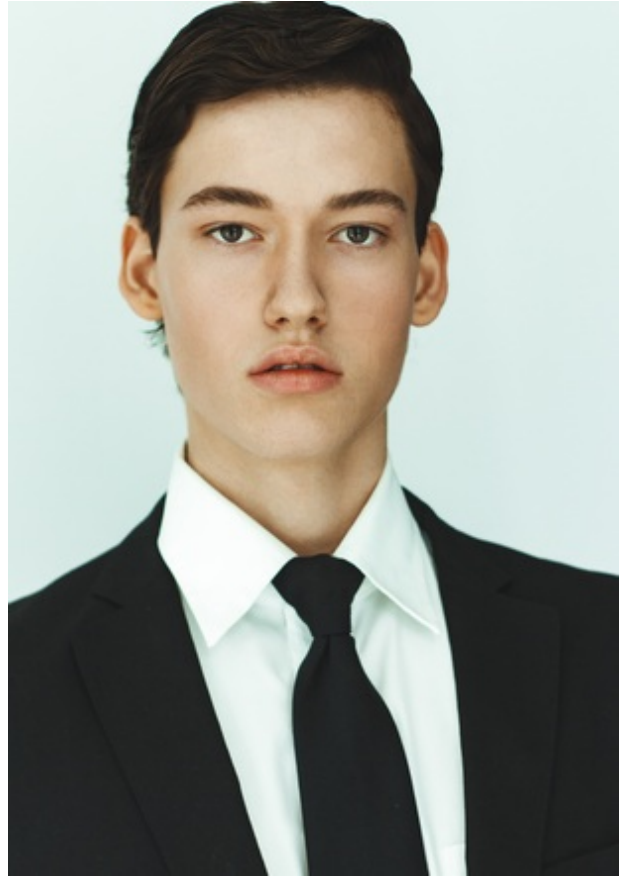

TOMER

Height 6' 1" Shirt 14" Suit/Coat 38" Waist 30" Inseam 34" Shoe Size 11 Hair Color Brown Eye Color Hazel

TOMER

Height 6' 1" Shirt 14" Suit/Coat 38" Waist 30" Inseam 34" Shoe Size 11 Hair Color Brown Eye Color Hazel