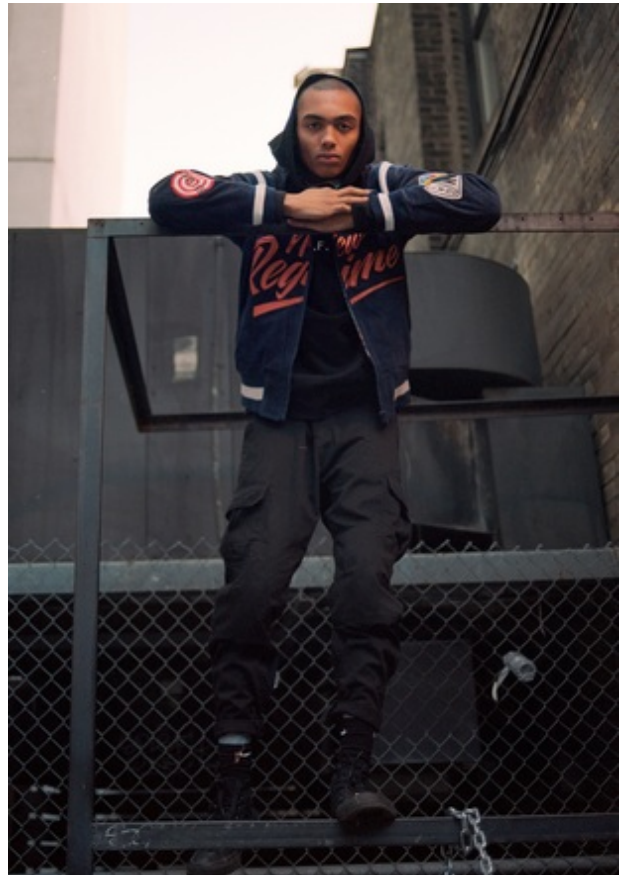

ELIJAH

Height 6' 2" Shirt 14" Suit/Coat 38" Waist 30" Inseam 34" Shoe Size 11, 12 Hair Color Black Eye Color Brown

ESTLADYGLOBAL.COM

CANADIAN SARTORIAL STYLE