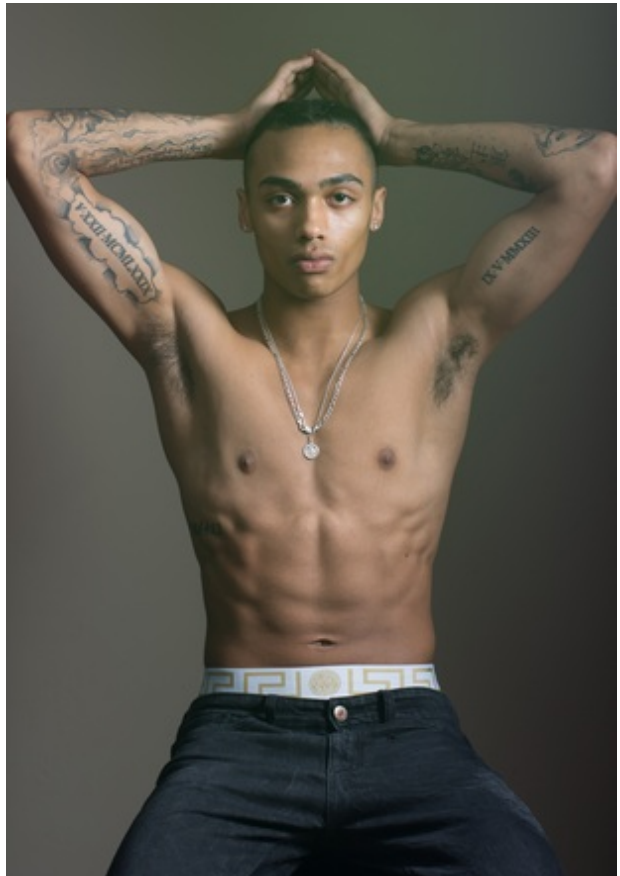

ELIJAH

Height 6' 2" Shirt 14" Suit/Coat 38" Waist 30" Inseam 34" Shoe Size 11, 12 Hair Color Black Eye Color Brown

On Tristan: Jacket - Hiso On Graham: Sweater and Scarf - Roots On Meagan: Jacket Earrings - Carole Tanenbaum On Melu: Jacket - Sentale, Sweater - Twik at Simons, On Isaiah: Jacket - Hiso, Sweater - Ralph Lauren, Denim - model's own On Elijah: Jacket - Hiso, Sweater - Ralph Lauren, Denim - model's own, Footwear - Roots On Lucas: Sweater and Scarf - Roots

ESTLADYGLOBAL.COM

CANADIAN SARTORIAL STYLE

Jacket - Simons, sweater and scarf - Roots, Shirt, Tie and Trousers - Divine Decadence

ELIJAH

Height 6' 2" Shirt 14" Suit/Coat 38" Waist 30" Inseam 34" Shoe Size 11, 12 Hair Color Black Eye Color Brown

ELIJAH

Height 6' 2" Shirt 14" Suit/Coat 38" Waist 30" Inseam 34" Shoe Size 11, 12 Hair Color Black Eye Color Brown

ELIJAH

Height 6' 2" Shirt 14" Suit/Coat 38" Waist 30" Inseam 34" Shoe Size 11, 12 Hair Color Black Eye Color Brown

ELIJAH

Height 6' 2" Shirt 14" Suit/Coat 38" Waist 30" Inseam 34" Shoe Size 11, 12 Hair Color Black Eye Color Brown