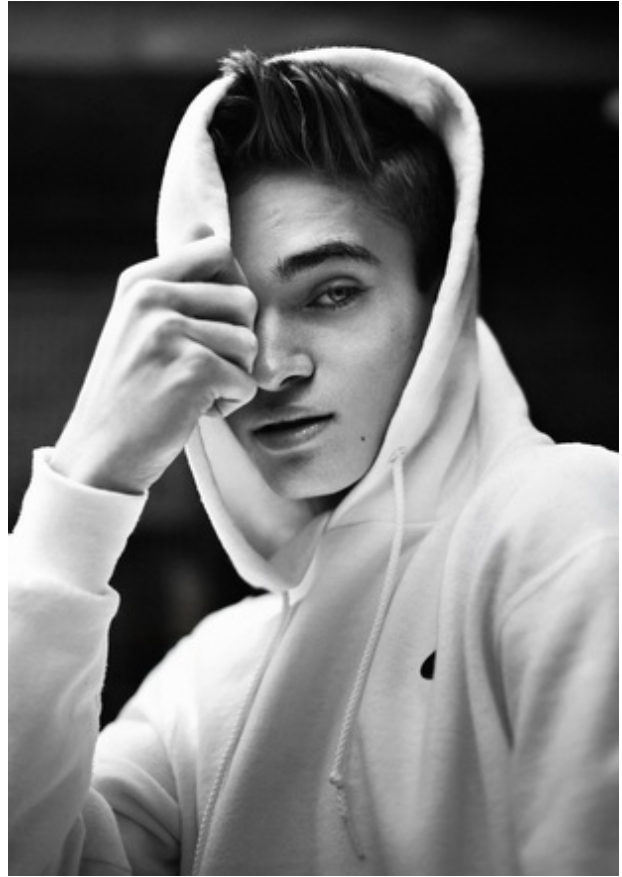

NOEL

Height 5' 11" Shirt 14" Suit/Coat 38" Waist 28" Inseam 30" Shoe Size 10 Hair Color Blonde Eye Color Blue

NOEL

Height 5' 11" Shirt 14" Suit/Coat 38" Waist 28" Inseam 30" Shoe Size 10 Hair Color Blonde Eye Color Blue

10

EDITS
RTS & PANTS: MAYER MAN
GLASSES: KODA NIVOLI

NOEL

Height 5' 11" Shirt 14" Suit/Coat 38" Waist 28" Inseam 30" Shoe Size 10 Hair Color Blonde Eye Color Blue

NOEL

Height 5' 11" Shirt 14" Suit/Coat 38" Waist 28" Inseam 30" Shoe Size 10 Hair Color Blonde Eye Color Blue

NOEL

Height 5' 11" Shirt 14" Suit/Coat 38" Waist 28" Inseam 30" Shoe Size 10 Hair Color Blonde Eye Color Blue