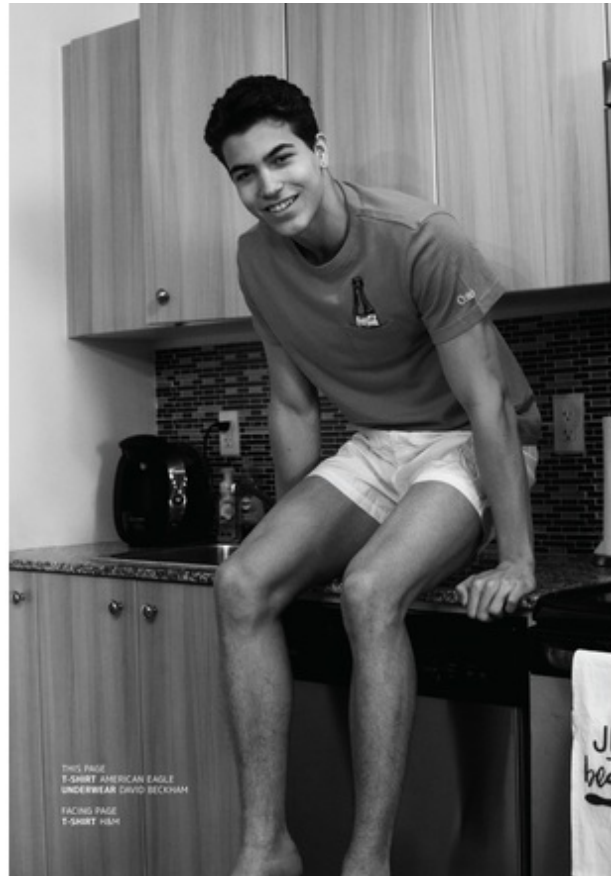

AIDAN DYER

Height 6' 2" Shirt 15.5" Suit/Coat 38" Waist 32" Inseam 34" Shoe Size 12 Hair Color Dark Brown Eye Color Brown

AIDAN DYER

Height 6' 2" Shirt 15.5" Suit/Coat 38" Waist 32" Inseam 34" Shoe Size 12 Hair Color Dark Brown Eye Color Brown