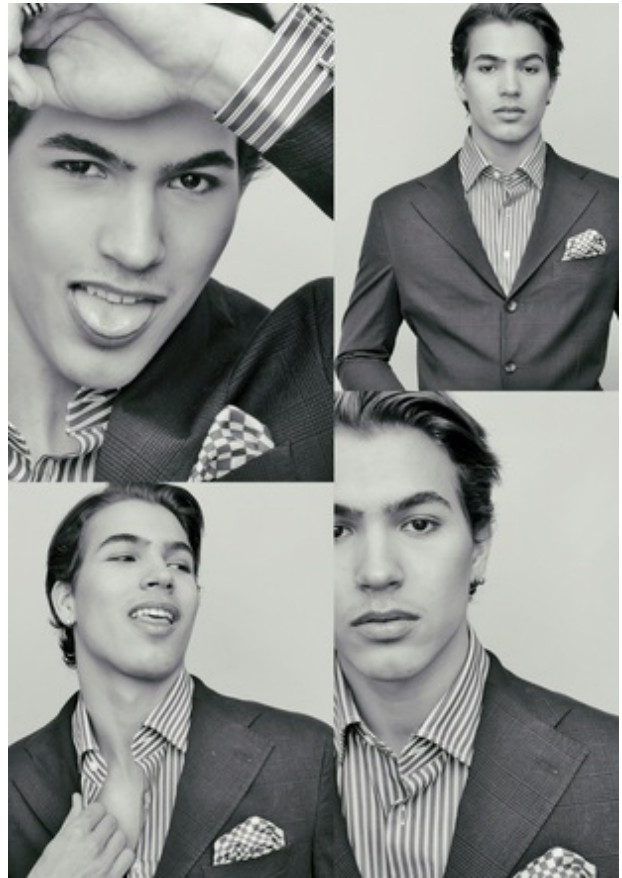

AIDAN DYER

Height 6' 2" Shirt 15.5" Suit/Coat 38" Waist 32" Inseam 34" Shoe Size 12 Hair Color Dark Brown Eye Color Brown

AIDAN DYER

Height 6' 2" Shirt 15.5" Suit/Coat 38" Waist 32" Inseam 34" Shoe Size 12 Hair Color Dark Brown Eye Color Brown