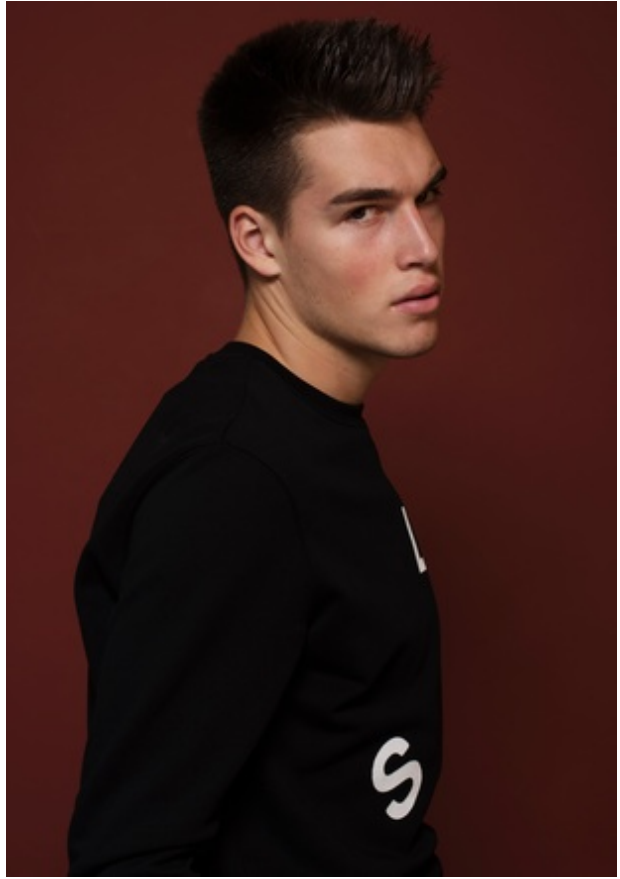

ALEX G

Height 6' 1" Shirt 15" Suit/Coat 40" Waist 30" Inseam 32" Shoe Size 11.5 Hair Color Brown Eye Color Hazel

ALEX G

Height 6' 1" Shirt 15" Suit/Coat 40" Waist 30" Inseam 32" Shoe Size 11.5 Hair Color Brown Eye Color Hazel