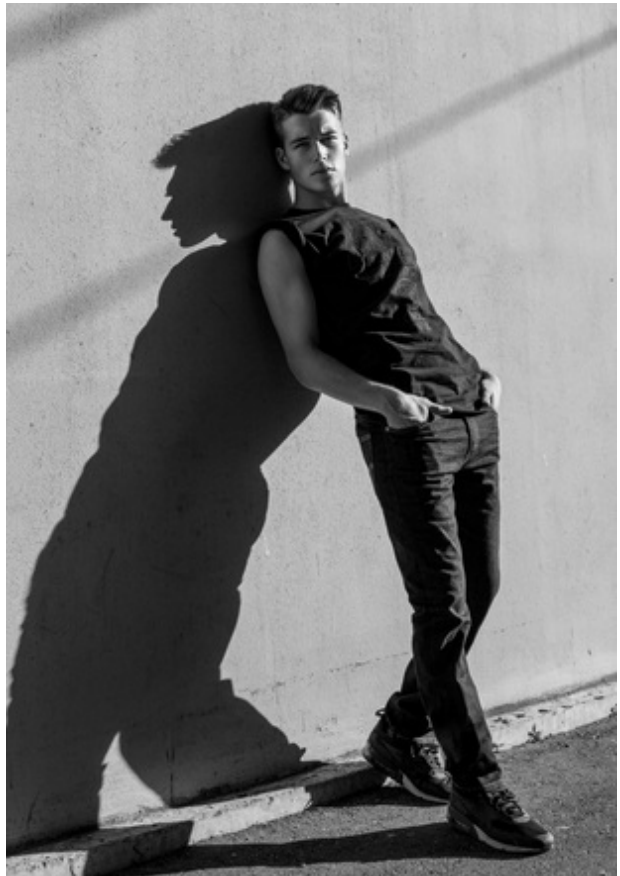

ALEX G

Height 6' 1" Shirt 15" Suit/Coat 40" Waist 30" Inseam 32" Shoe Size 11.5 Hair Color Brown Eye Color Hazel

ALEX G

Height 6' 1" Shirt 15" Suit/Coat 40" Waist 30" Inseam 32" Shoe Size 11.5 Hair Color Brown Eye Color Hazel