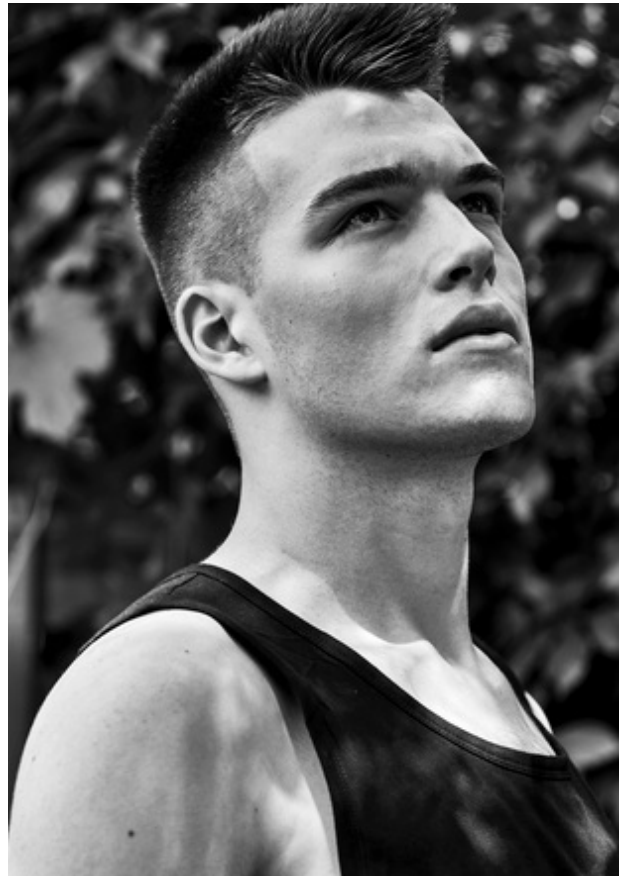

ALEX G

Height 6' 1" Shirt 15" Suit/Coat 40" Waist 30" Inseam 32" Shoe Size 11.5 Hair Color Brown Eye Color Hazel

ALEX G

Height 6' 1" Shirt 15" Suit/Coat 40" Waist 30" Inseam 32" Shoe Size 11.5 Hair Color Brown Eye Color Hazel