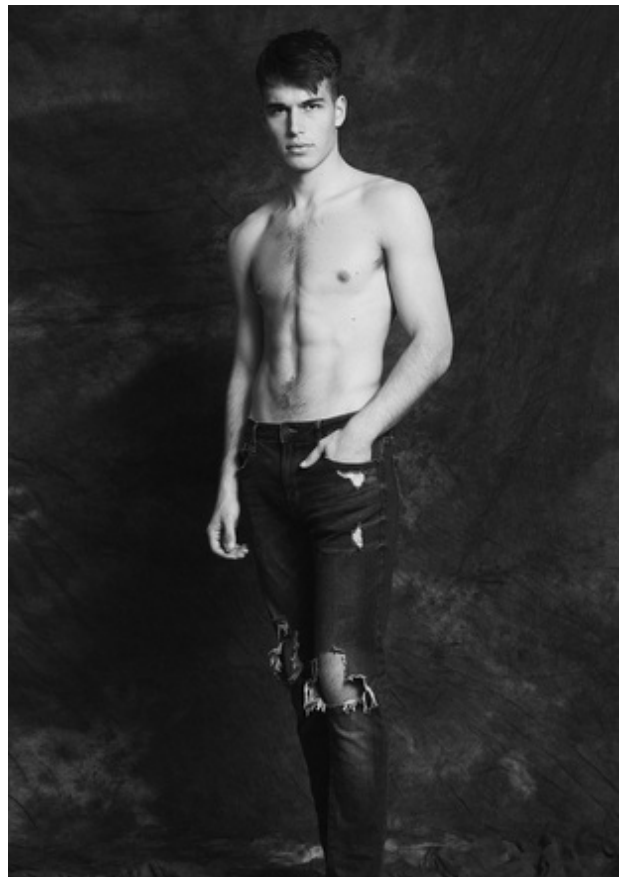

ALEX G

Height 6' 1" Shirt 15" Suit/Coat 40" Waist 30" Inseam 32" Shoe Size 11.5 Hair Color Brown Eye Color Hazel

ALEX G

Height 6' 1" Shirt 15" Suit/Coat 40" Waist 30" Inseam 32" Shoe Size 11.5 Hair Color Brown Eye Color Hazel