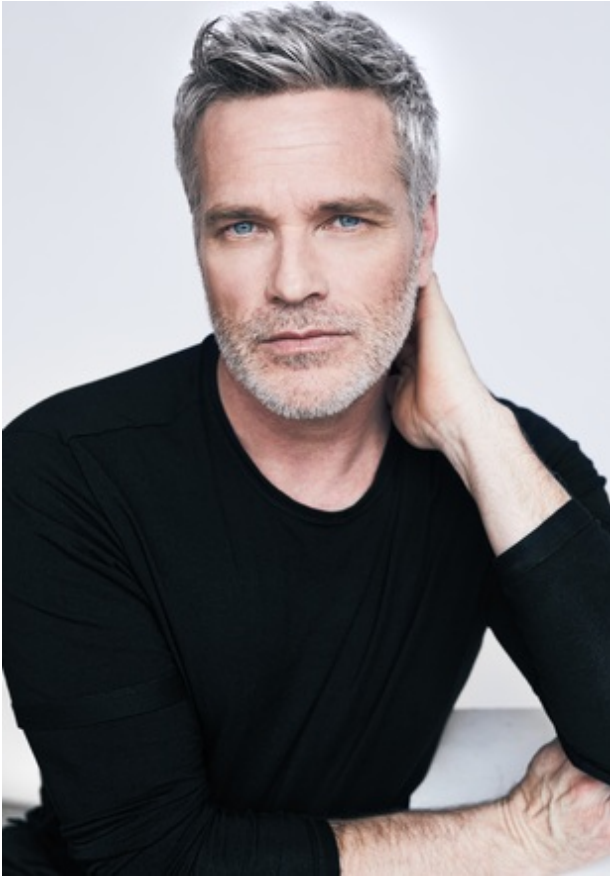

JEFF WILLIAMS

Height 6' 0" Suit/Coat 41" Waist 33" Inseam 32" Shoe Size 9.5 Hair Color Salt & Pepper Eye Color Blue

JEFF WILLIAMS

Height 6' 0" Suit/Coat 41" Waist 33" Inseam 32" Shoe Size 9.5 Hair Color Salt & Pepper Eye Color Blue