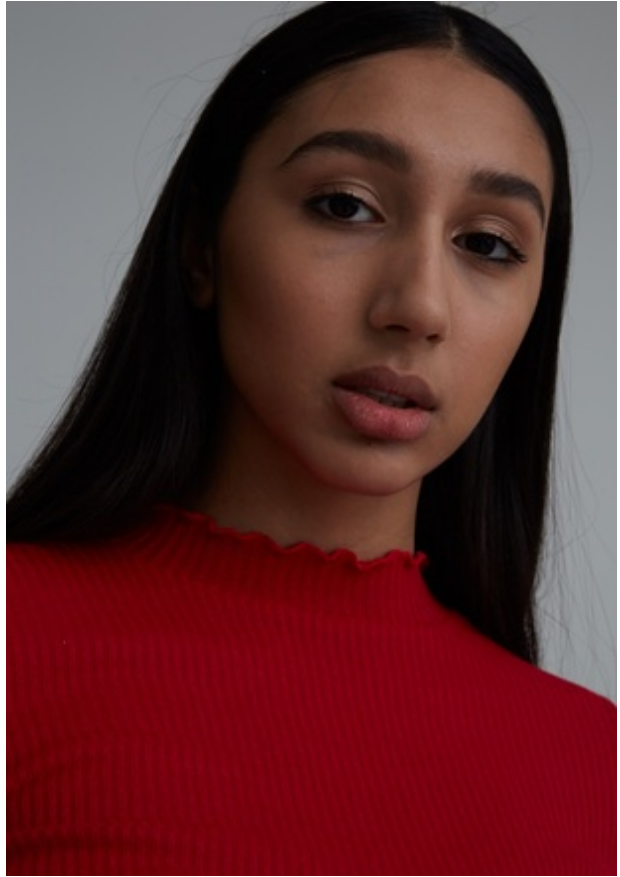

# KIANA

Height 5' 9.5" Bust 31" Waist 24" Hips 34" Dress Size 2 Shoe Size 10 Hair Color Black Eye Color Brown