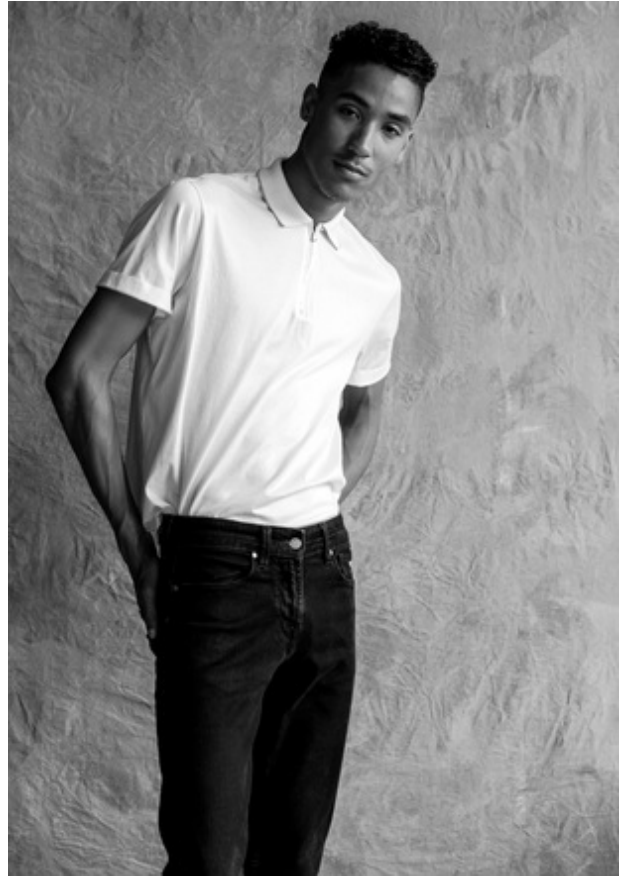

SOLOMON

Height 6' 2" Shirt 15.5" Suit/Coat 36" Waist 30" Inseam 34" Shoe Size 12.5 Hair Color Brown Eye Color Brown

SOLOMON

Height 6' 2" Shirt 15.5" Suit/Coat 36" Waist 30" Inseam 34" Shoe Size 12.5 Hair Color Brown Eye Color Brown