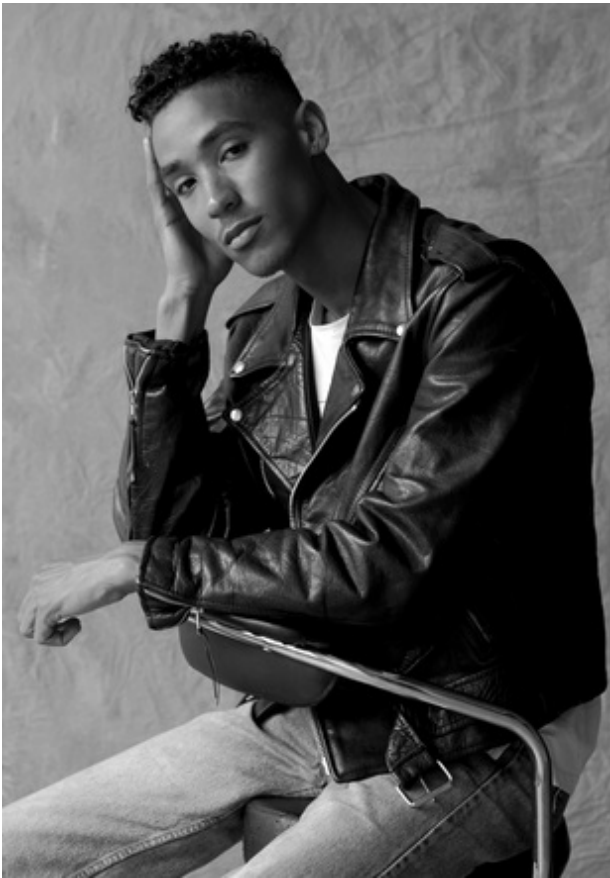

SOLOMON

Height 6' 2" Shirt 15.5" Suit/Coat 36" Waist 30" Inseam 34" Shoe Size 12.5 Hair Color Brown Eye Color Brown

SOLOMON

Height 6' 2" Shirt 15.5" Suit/Coat 36" Waist 30" Inseam 34" Shoe Size 12.5 Hair Color Brown Eye Color Brown