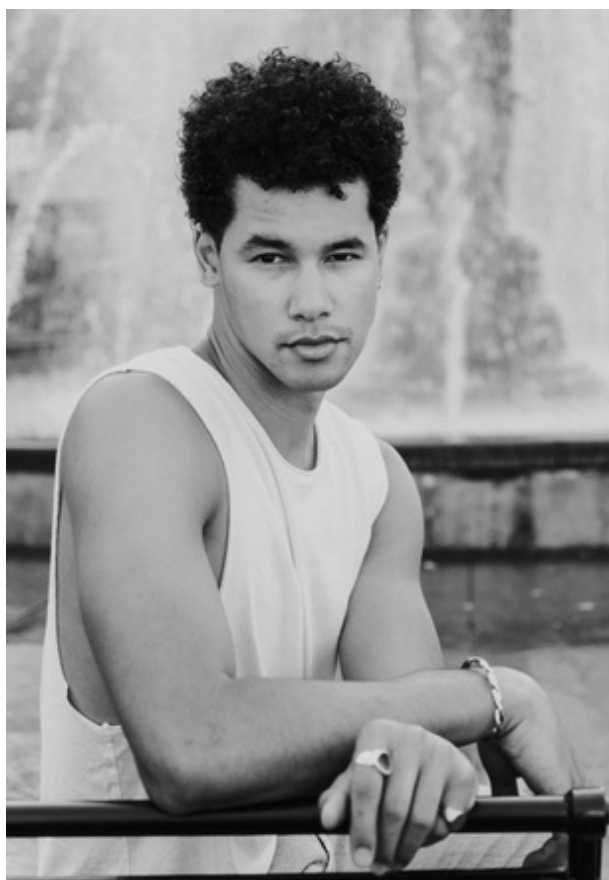

BENNET

Height 6' 2.5" Shirt 15.5" Suit/Coat 40" Waist 31" Inseam 34" Shoe Size 12 Hair Color Dark Brown Eye Color Brown

BENNET

Height 6' 2.5" Shirt 15.5" Suit/Coat 40" Waist 31" Inseam 34" Shoe Size 12 Hair Color Dark Brown Eye Color Brown

BENNET

Height 6' 2.5" Shirt 15.5" Suit/Coat 40" Waist 31" Inseam 34" Shoe Size 12 Hair Color Dark Brown Eye Color Brown