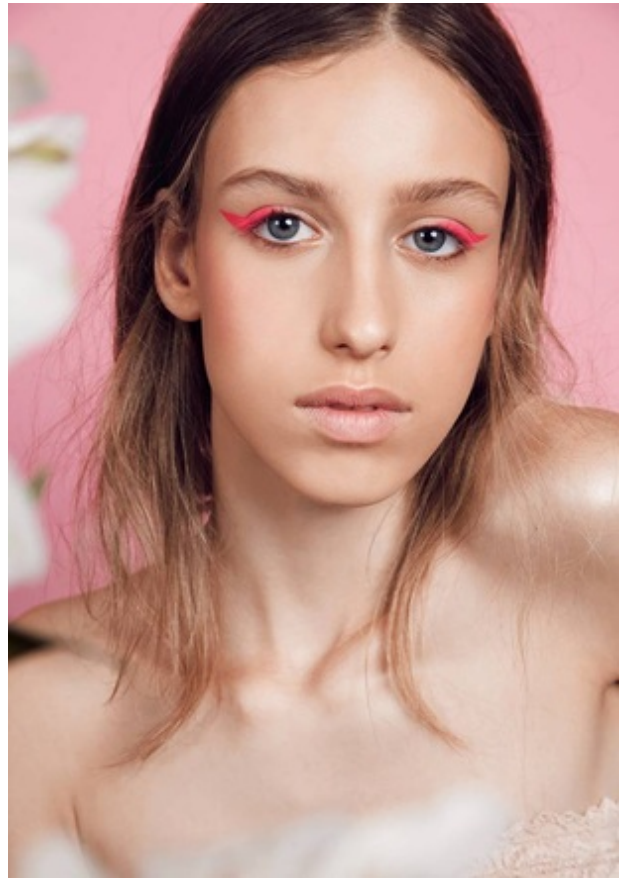

JUSTICE

Height 5' 10.5" Bust 32" Waist 25" Hips 36" Dress Size 2 Shoe Size 8.5 Hair Color Dark Blonde Eye Color Blue

JUSTICE

Height 5' 10.5" Bust 32" Waist 25" Hips 36" Dress Size 2 Shoe Size 8.5 Hair Color Dark Blonde Eye Color Blue

JUSTICE

Height 5' 10.5" Bust 32" Waist 25" Hips 36" Dress Size 2 Shoe Size 8.5 Hair Color Dark Blonde Eye Color Blue