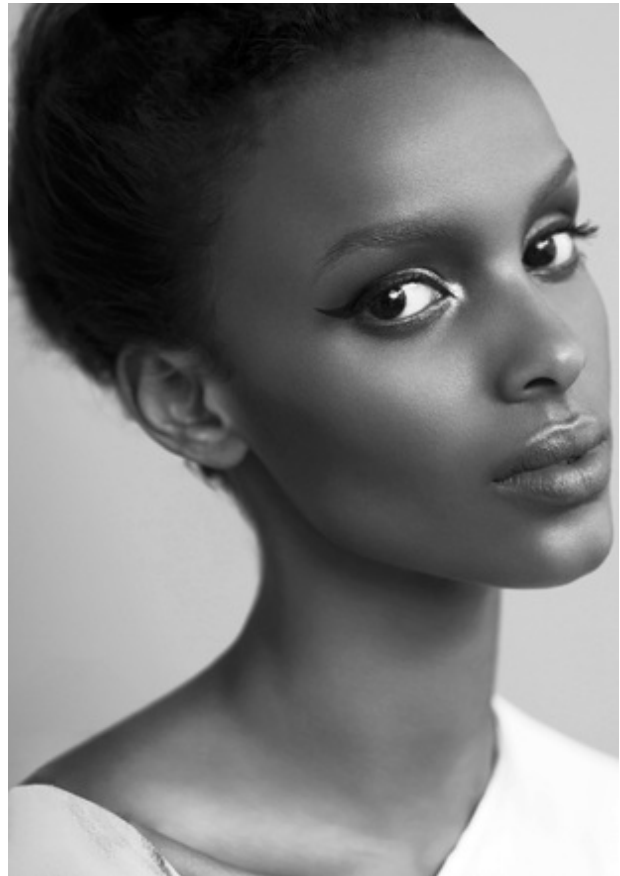

CICI ALI

Height 5' 9.5" Bust 33" Waist 24.5" Hips 35" Dress Size 4 Shoe Size 8 Hair Color Black Eye Color Brown

CICI ALI

Height 5' 9.5" Bust 33" Waist 24.5" Hips 35" Dress Size 4 Shoe Size 8 Hair Color Black Eye Color Brown