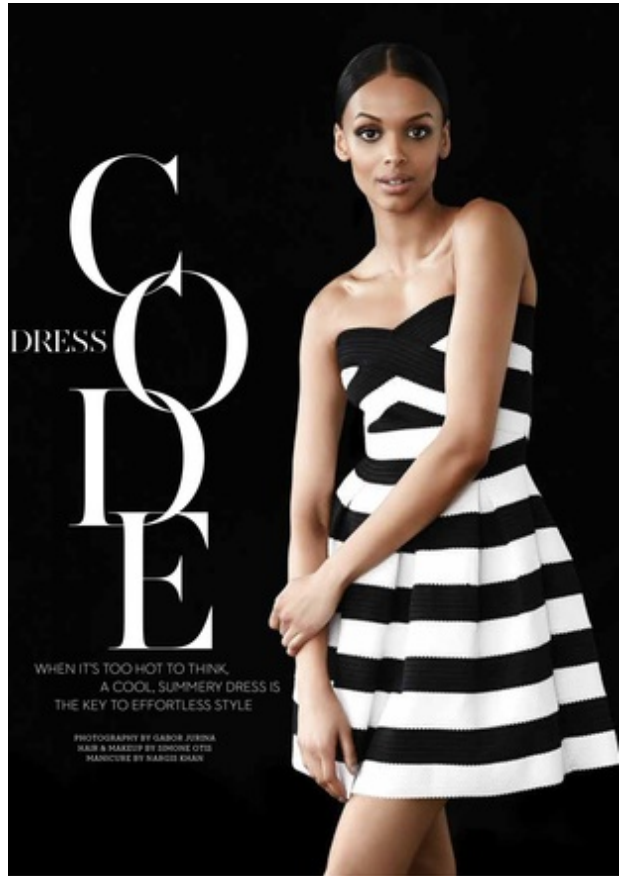

CICI ALI

Height 5' 9.5" Bust 33" Waist 24.5" Hips 35" Dress Size 4 Shoe Size 8 Hair Color Black Eye Color Brown

CICI ALI

Height 5' 9.5" Bust 33" Waist 24.5" Hips 35" Dress Size 4 Shoe Size 8 Hair Color Black Eye Color Brown