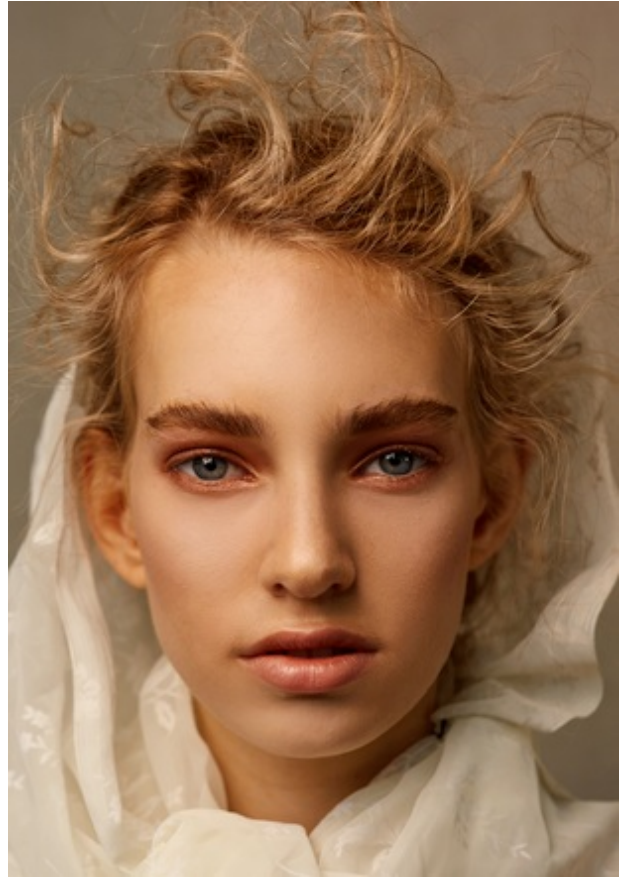

SARA KEMPER

Height 5' 10.5" Bust 31" Waist 24" Hips 34.5" Dress Size 2 Shoe Size 9 Hair Color Blonde Eye Color Blue

SARA KEMPER

Height 5' 10.5" Bust 31" Waist 24" Hips 34.5" Dress Size 2 Shoe Size 9 Hair Color Blonde Eye Color Blue