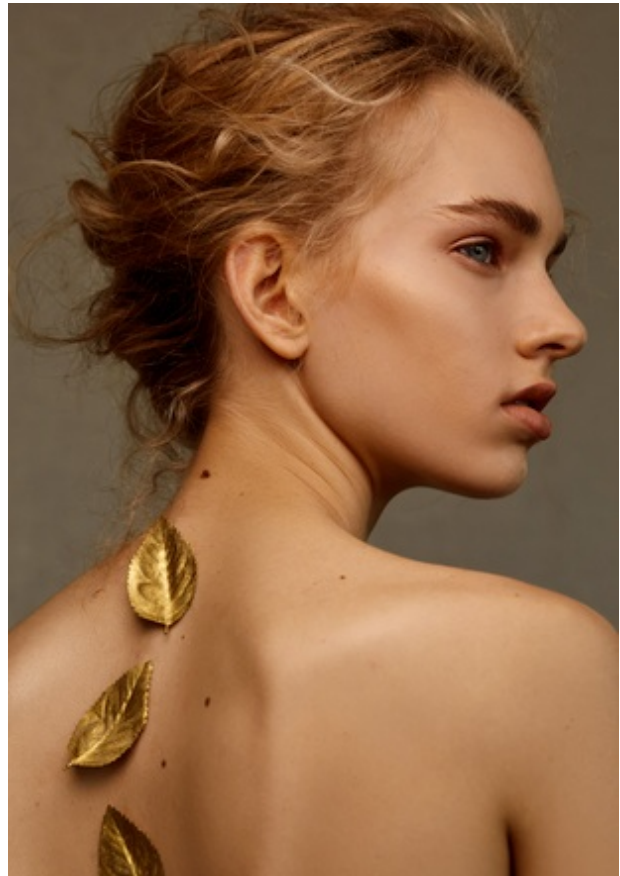

SARA KEMPER

Height 5' 10.5" Bust 31" Waist 24" Hips 34.5" Dress Size 2 Shoe Size 9 Hair Color Blonde Eye Color Blue

SARA KEMPER

Height 5' 10.5" Bust 31" Waist 24" Hips 34.5" Dress Size 2 Shoe Size 9 Hair Color Blonde Eye Color Blue