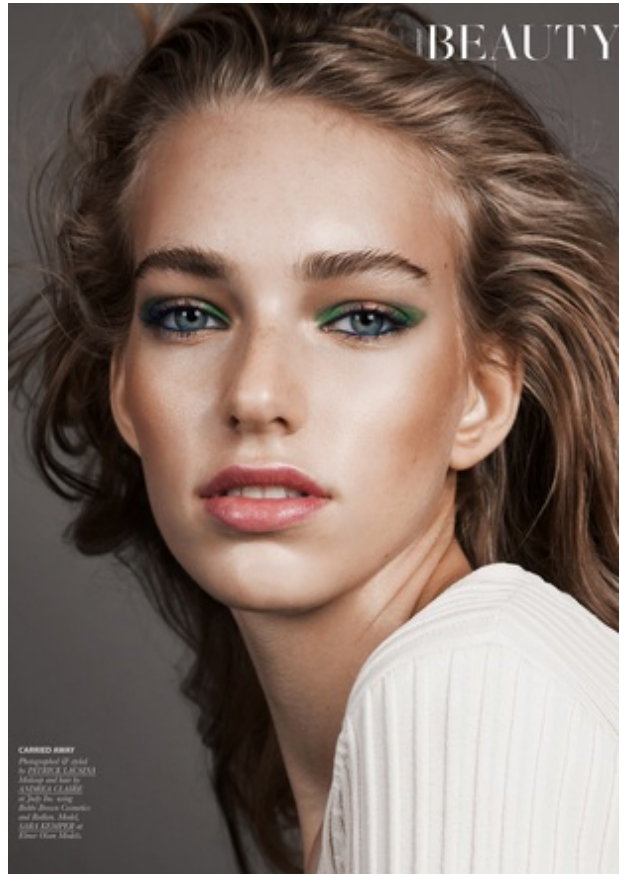

SARA KEMPER

Height 5' 10.5" Bust 31" Waist 24" Hips 34.5" Dress Size 2 Shoe Size 9 Hair Color Blonde Eye Color Blue

SARA KEMPER

Height 5' 10.5" Bust 31" Waist 24" Hips 34.5" Dress Size 2 Shoe Size 9 Hair Color Blonde Eye Color Blue