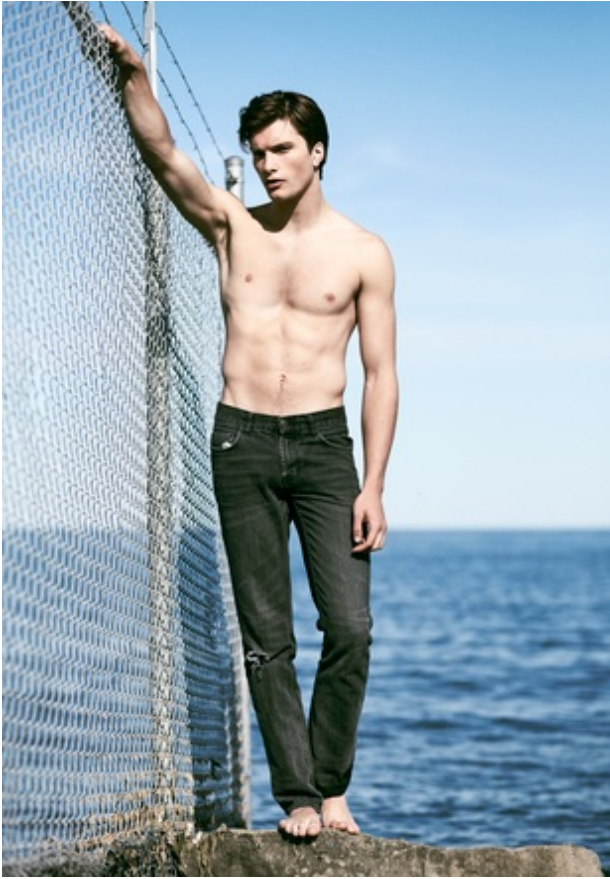

TYLER

Height 6' 2" Shirt 15" Suit/Coat 40" Waist 31" Inseam 34" Shoe Size 12 Hair Color Brown Eye Color Blue

TYLER

Height 6' 2" Shirt 15" Suit/Coat 40" Waist 31" Inseam 34" Shoe Size 12 Hair Color Brown Eye Color Blue

TYLER

Height 6' 2" Shirt 15" Suit/Coat 40" Waist 31" Inseam 34" Shoe Size 12 Hair Color Brown Eye Color Blue