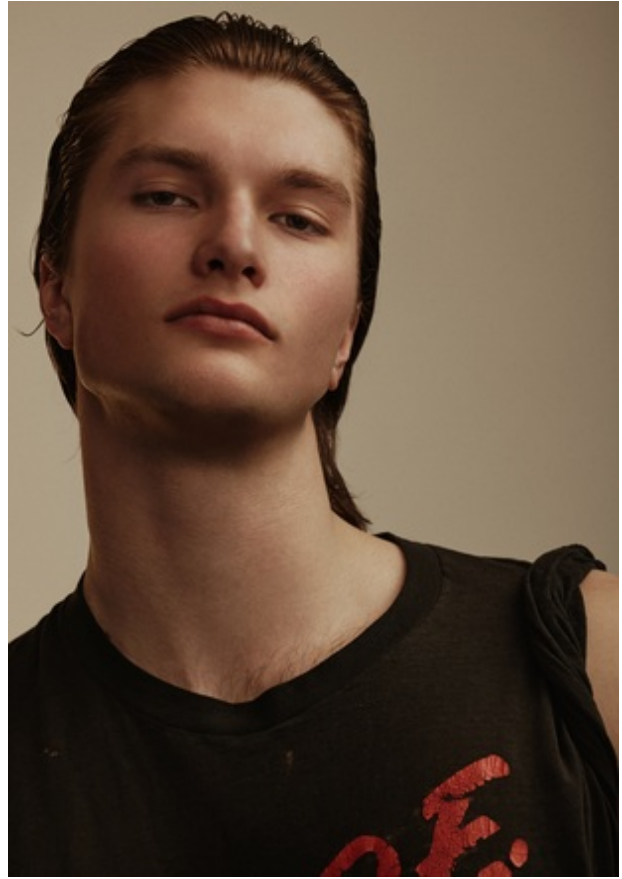

TYLER

Height 6' 2" Shirt 15" Suit/Coat 40" Waist 31" Inseam 34" Shoe Size 12 Hair Color Brown Eye Color Blue

TYLER

Height 6' 2" Shirt 15" Suit/Coat 40" Waist 31" Inseam 34" Shoe Size 12 Hair Color Brown Eye Color Blue