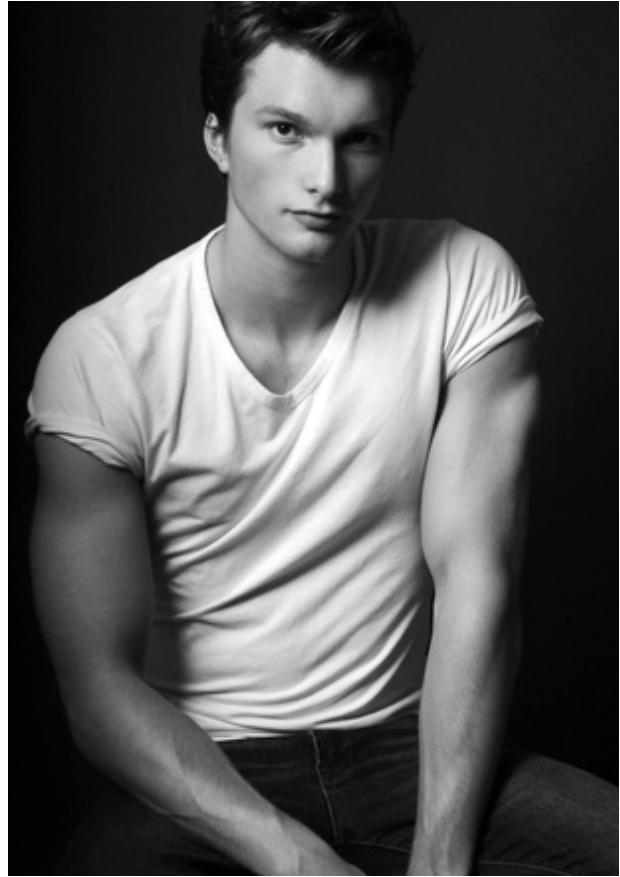

TYLER

Height 6' 2" Shirt 15" Suit/Coat 40" Waist 31" Inseam 34" Shoe Size 12 Hair Color Brown Eye Color Blue

TYLER

Height 6' 2" Shirt 15" Suit/Coat 40" Waist 31" Inseam 34" Shoe Size 12 Hair Color Brown Eye Color Blue

TYLER

Height 6' 2" Shirt 15" Suit/Coat 40" Waist 31" Inseam 34" Shoe Size 12 Hair Color Brown Eye Color Blue