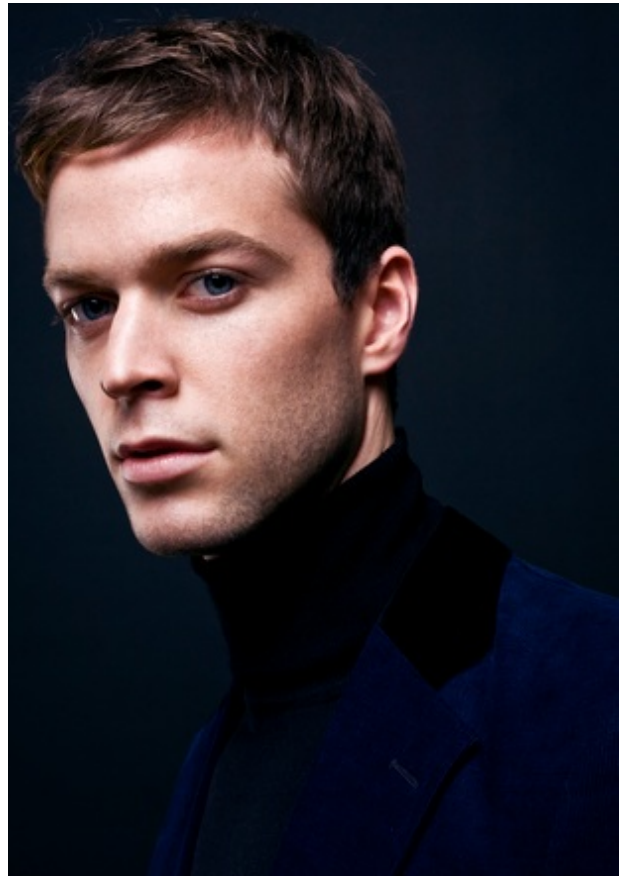

COLIN BAIRD

Height 6' 1" Shirt 15" Suit/Coat 40" Waist 32" Inseam 33" Shoe Size 12 Hair Color Blonde Eye Color Blue

COLIN BAIRD

Height 6' 1" Shirt 15" Suit/Coat 40" Waist 32" Inseam 33" Shoe Size 12 Hair Color Blonde Eye Color Blue

COLIN BAIRD

Height 6' 1" Shirt 15" Suit/Coat 40" Waist 32" Inseam 33" Shoe Size 12 Hair Color Blonde Eye Color Blue