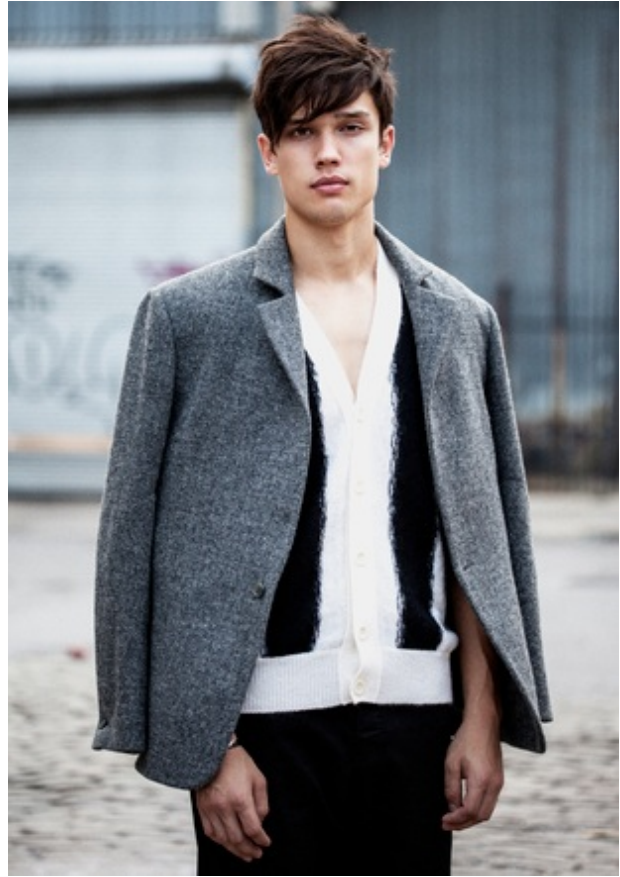

ALEX LIS

Height 6' 1" Shirt 15.5" Suit/Coat 38" Waist 31" Inseam 34" Shoe Size 10.5 Hair Color Dark Brown Eye Color Hazel

ALEX LIS

Height 6' 1" Shirt 15.5" Suit/Coat 38" Waist 31" Inseam 34" Shoe Size 10.5 Hair Color Dark Brown Eye Color Hazel