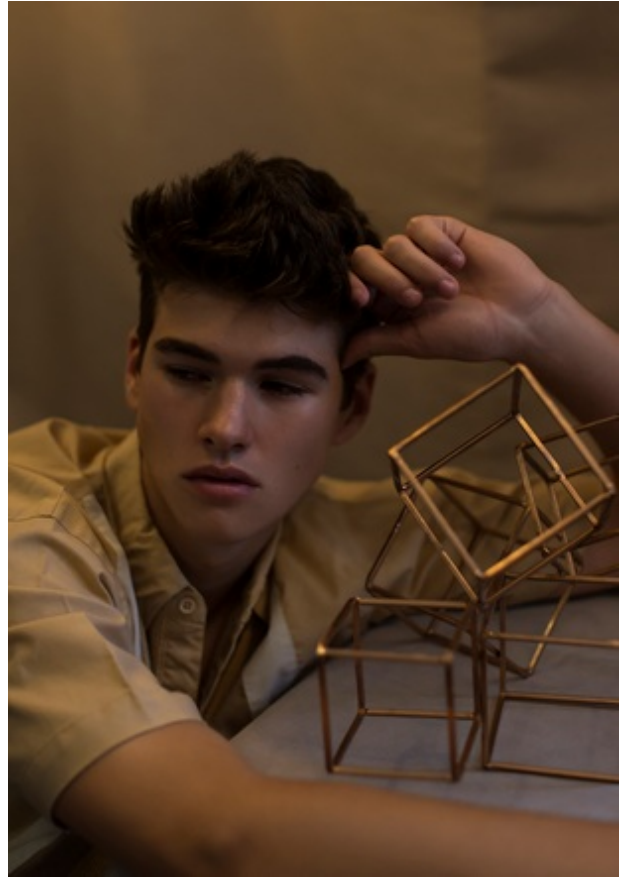

ADRIAN

Height 6' 1.5" Shirt 14.5" Suit/Coat 38" Waist 30" Inseam 34" Shoe Size 11.5 Hair Color Brown Eye Color Green

ADRIAN

Height 6' 1.5" Shirt 14.5" Suit/Coat 38" Waist 30" Inseam 34" Shoe Size 11.5 Hair Color Brown Eye Color Green

ADRIAN

Height 6' 1.5" Shirt 14.5" Suit/Coat 38" Waist 30" Inseam 34" Shoe Size 11.5 Hair Color Brown Eye Color Green