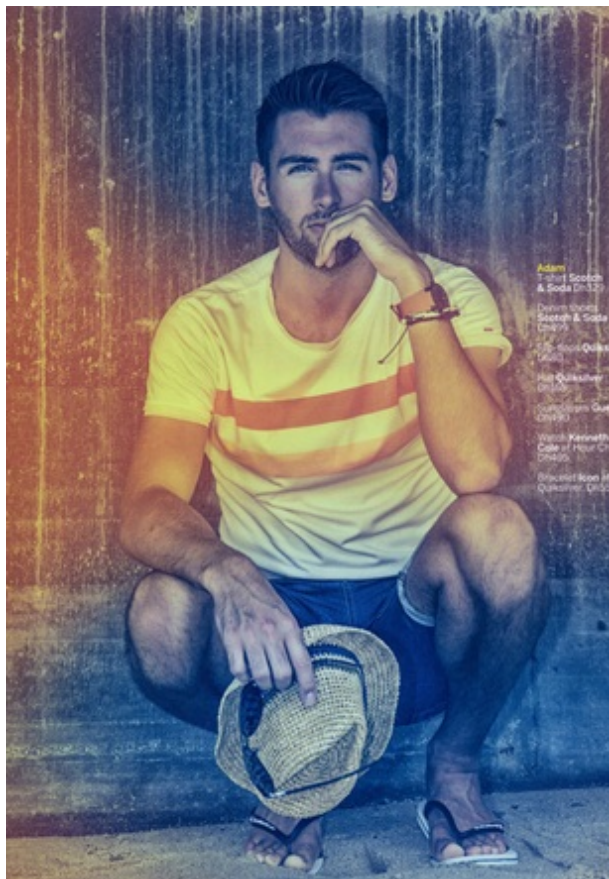

ADAM D'ARCY

Height 6' 1.5" Shirt 16" Suit/Coat 40" Waist 32" Inseam 34" Shoe Size 11 Hair Color Brown Eye Color Green

ADAM D'ARCY

Height 6' 1.5" Shirt 16" Suit/Coat 40" Waist 32" Inseam 34" Shoe Size 11 Hair Color Brown Eye Color Green

ADAM D'ARCY

Height 6' 1.5" Shirt 16" Suit/Coat 40" Waist 32" Inseam 34" Shoe Size 11 Hair Color Brown Eye Color Green