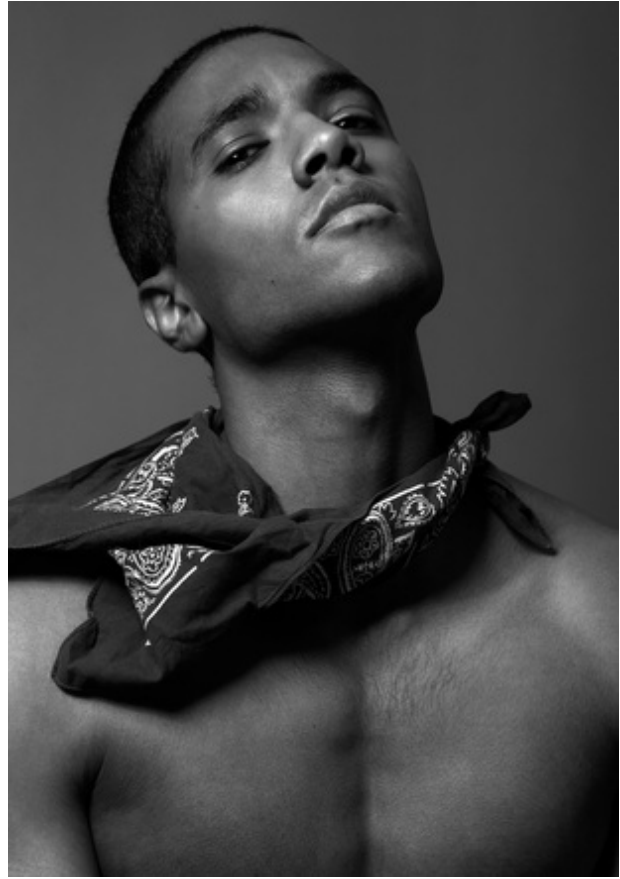

ABDEL

Height 6' 1" Shirt 14.5" Suit/Coat 38" Waist 31" Inseam 32" Shoe Size 11.5 Hair Color Brown Eye Color Brown

ABDEL

Height 6' 1" Shirt 14.5" Suit/Coat 38" Waist 31" Inseam 32" Shoe Size 11.5 Hair Color Brown Eye Color Brown

ABDEL

Height 6' 1" Shirt 14.5" Suit/Coat 38" Waist 31" Inseam 32" Shoe Size 11.5 Hair Color Brown Eye Color Brown