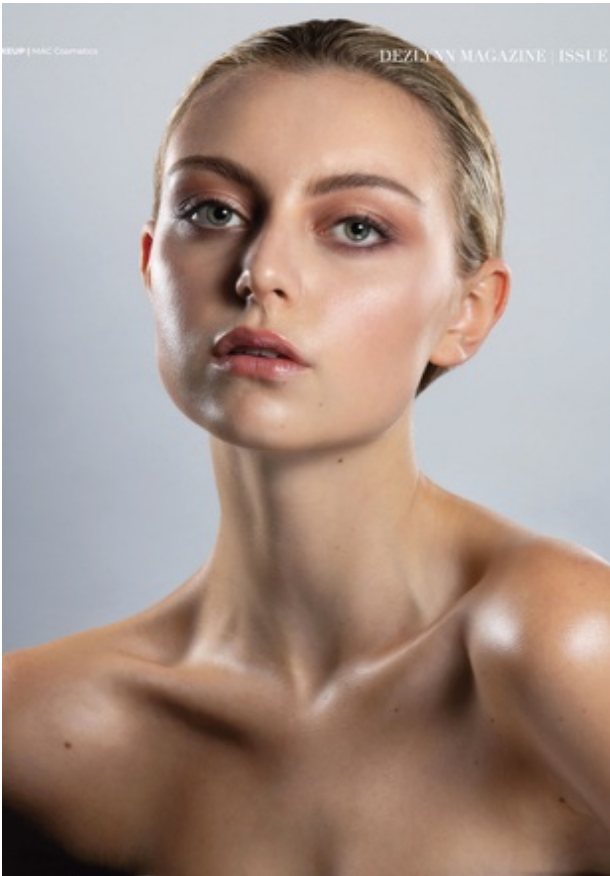

CARLY WHITE

Height 5'9" Bust 32" Waist 23" Hips 34.5" Dress Size 2 Shoe Size 7 Hair Color Blonde Eye Color Blue

CARLY WHITE

Height 5'9" Bust 32" Waist 23" Hips 34.5" Dress Size 2 Shoe Size 7 Hair Color Blonde Eye Color Blue