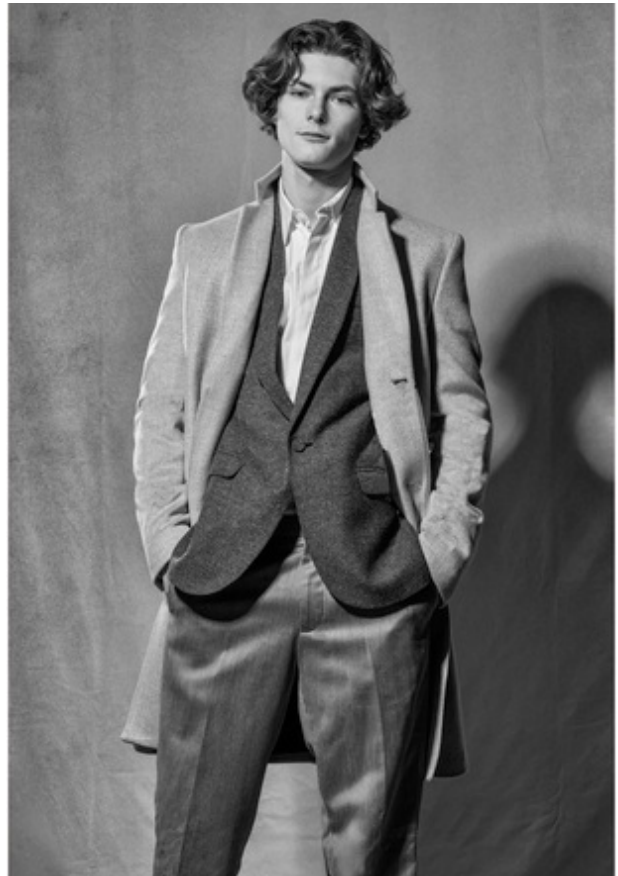

# JOSH

Height 5'11" Shirt 14.5" Suit/Coat 38" Waist 30" Inseam 32" Shoe Size 11 Hair Color Brown Eye Color Blue