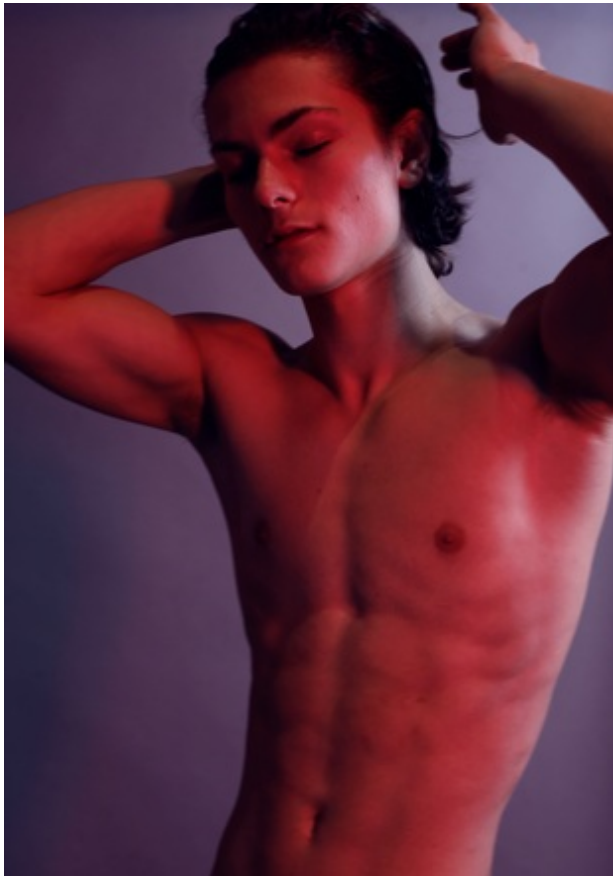

# JOSH

Height 5'11" Shirt 14.5" Suit/Coat 38" Waist 30" Inseam 32" Shoe Size 11 Hair Color Brown Eye Color Blue