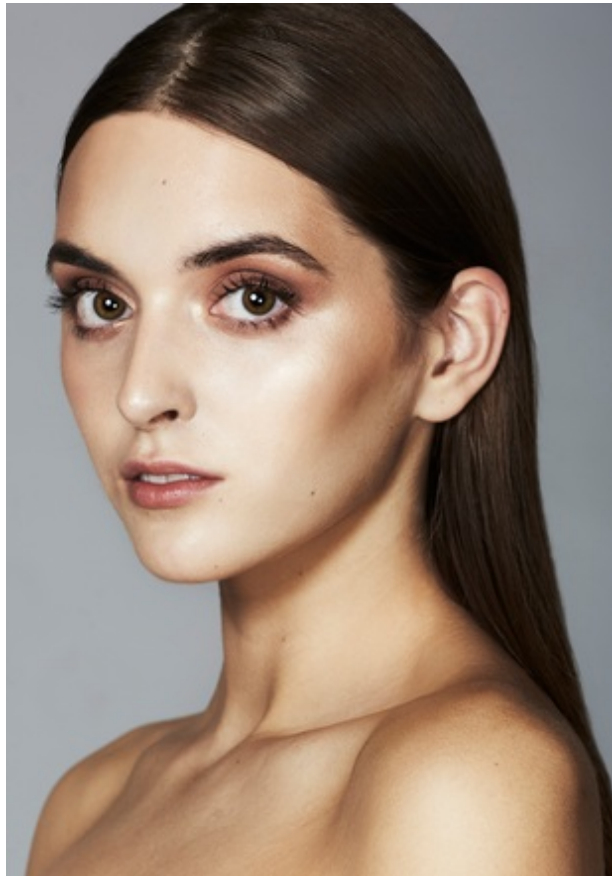

VALENTINA

Height 5'9.5" Bust 32" Waist 24" Hips 36" Dress Size 2 Shoe Size 8.5 Hair Color Dark Brown Eye Color Brown

VALENTINA

Height 5'9.5" Bust 32" Waist 24" Hips 36" Dress Size 2 Shoe Size 8.5 Hair Color Dark Brown Eye Color Brown

VALENTINA

Height 5'9.5" Bust 32" Waist 24" Hips 36" Dress Size 2 Shoe Size 8.5 Hair Color Dark Brown Eye Color Brown