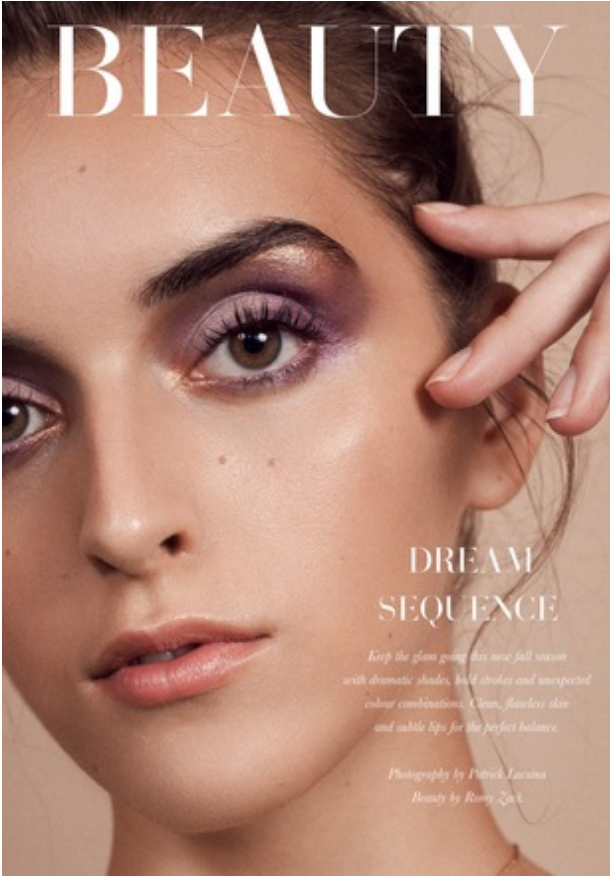

VALENTINA

Height 5'9.5" Bust 32" Waist 24" Hips 36" Dress Size 2 Shoe Size 8.5 Hair Color Dark Brown Eye Color Brown

VALENTINA

Height 5'9.5" Bust 32" Waist 24" Hips 36" Dress Size 2 Shoe Size 8.5 Hair Color Dark Brown Eye Color Brown

VALENTINA

Height 5'9.5" Bust 32" Waist 24" Hips 36" Dress Size 2 Shoe Size 8.5 Hair Color Dark Brown Eye Color Brown