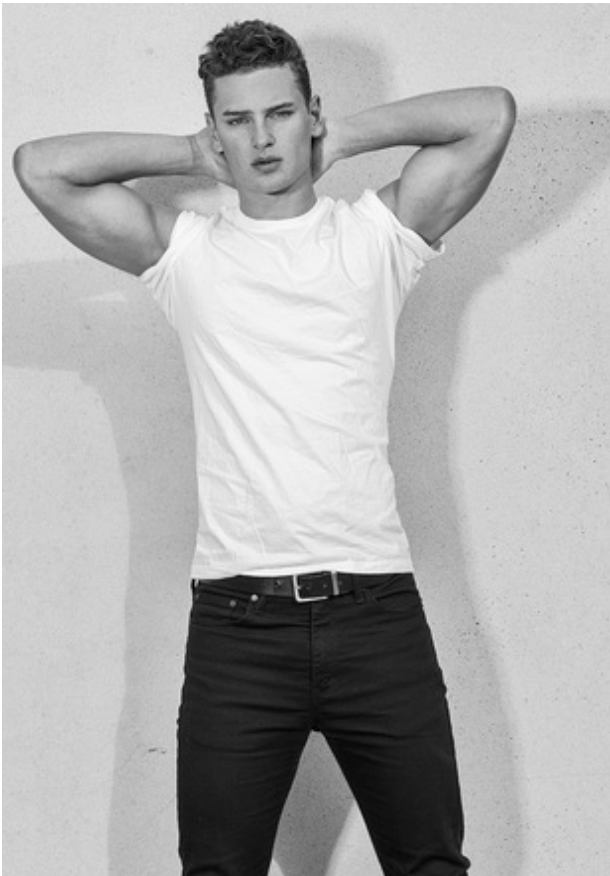

# BROCK

Height 6'2" Shirt 16" Suit/Coat 42" Waist 32" Inseam 33" Shoe Size 10.5 Hair Color Brown Eye Color Blue-Green

## BROCK

Height 6'2" Shirt 16" Suit/Coat 42" Waist 32" Inseam 33" Shoe Size 10.5 Hair Color Brown Eye Color Blue-Green

# BROCK

Height 6'2" Shirt 16" Suit/Coat 42" Waist 32" Inseam 33" Shoe Size 10.5 Hair Color Brown Eye Color Blue-Green

29