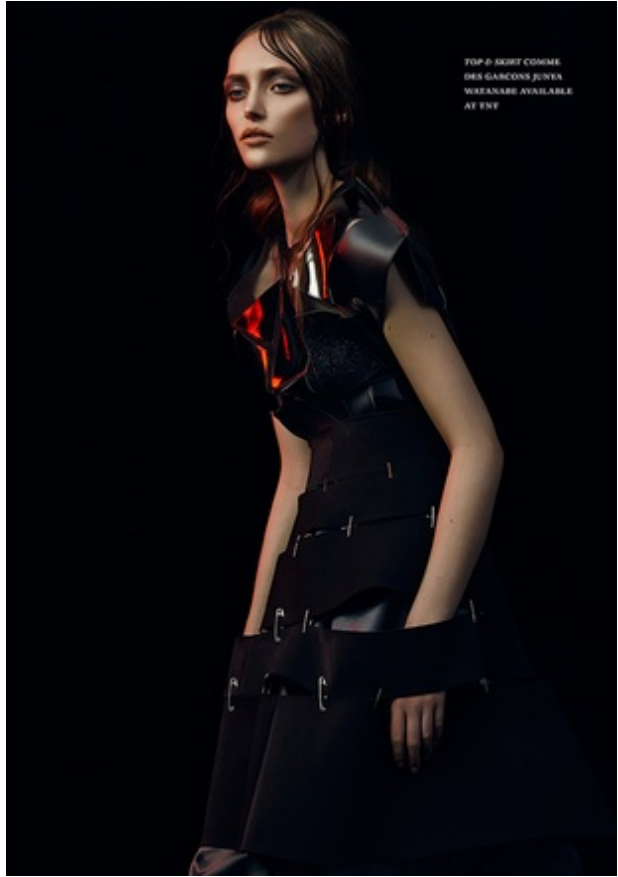

KENLEY

Height 5'10" Bust 32" Waist 25" Hips 34.5" Dress Size 2 Shoe Size 9 Hair Color Brown Eye Color Blue

KENLEY

Height 5'10" Bust 32" Waist 25" Hips 34.5" Dress Size 2 Shoe Size 9 Hair Color Brown Eye Color Blue