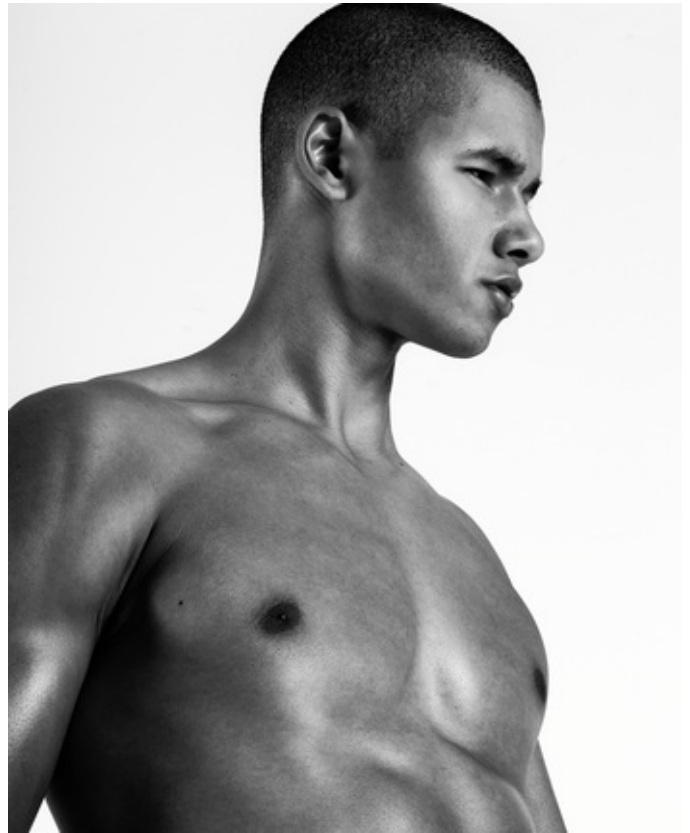

BENNET

Height 6'2.5" Shirt 15.5" Waist 31" Inseam 34" Shoe Size 12 Hair Color Dark Brown Eye Color Brown

BENNET

Height 6' 2.5" Shirt 15.5" Waist 31" Inseam 34" Shoe Size 12 Hair Color Dark Brown Eye Color Brown

BENNET

Height 6'2.5" Shirt 15.5" Waist 31" Inseam 34" Shoe Size 12 Hair Color Dark Brown Eye Color Brown

BENNET

Height 6'2.5" Shirt 15.5" Waist 31" Inseam 34" Shoe Size 12 Hair Color Dark Brown Eye Color Brown