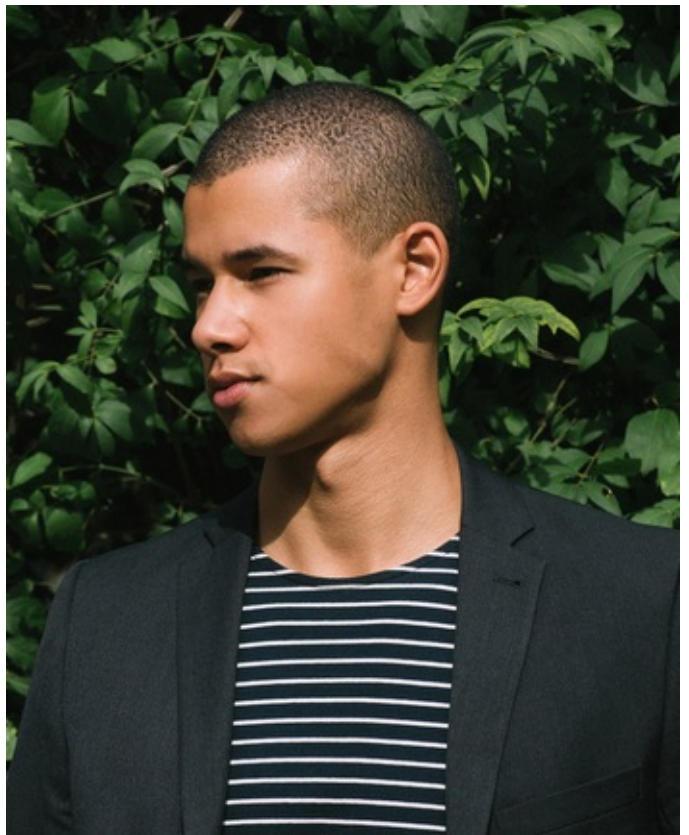

BENNET

Height 6'2.5" Shirt 15.5" Waist 31" Inseam 34" Shoe Size 12 Hair Color Dark Brown Eye Color Brown

BENNET

Height 6' 2.5" Shirt 15.5" Waist 31" Inseam 34" Shoe Size 12 Hair Color Dark Brown Eye Color Brown

BENNET

Height 6'2.5" Shirt 15.5" Waist 31" Inseam 34" Shoe Size 12 Hair Color Dark Brown Eye Color Brown

BENNET

Height 6'2.5" Shirt 15.5" Waist 31" Inseam 34" Shoe Size 12 Hair Color Dark Brown Eye Color Brown