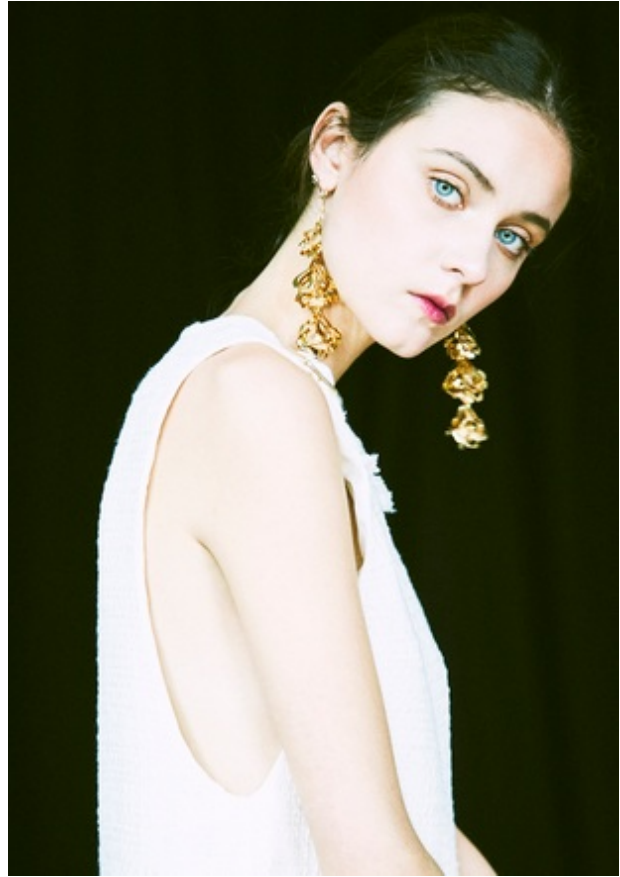

KEZIA

Height 5'10" Bust 31" Waist 24" Hips 34" Dress Size 2 Shoe Size 8 Hair Color Dark Brown Eye Color Blue

KEZIA

Height 5'10" Bust 31" Waist 24" Hips 34" Dress Size 2 Shoe Size 8 Hair Color Dark Brown Eye Color Blue

KEZIA

Height 5'10" Bust 31" Waist 24" Hips 34" Dress Size 2 Shoe Size 8 Hair Color Dark Brown Eye Color Blue