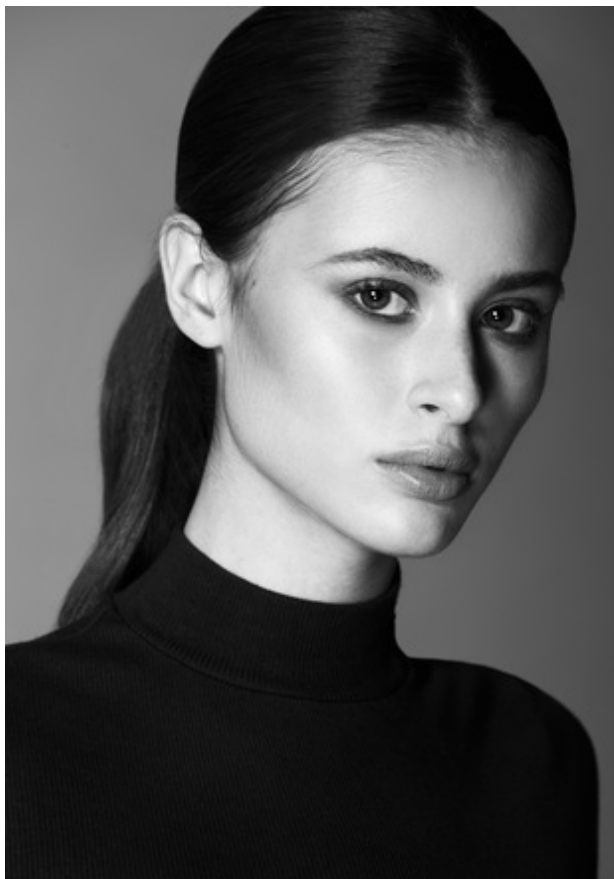

MAYA

Height 5'9" Bust 32" Waist 24" Hips 35" Dress Size 2 Shoe Size 9.5 Hair Color Brown Eye Color Brown

MAYA

Height 5'9" Bust 32" Waist 24" Hips 35" Dress Size 2 Shoe Size 9.5 Hair Color Brown Eye Color Brown

MAYA

Height 5'9" Bust 32" Waist 24" Hips 35" Dress Size 2 Shoe Size 9.5 Hair Color Brown Eye Color Brown