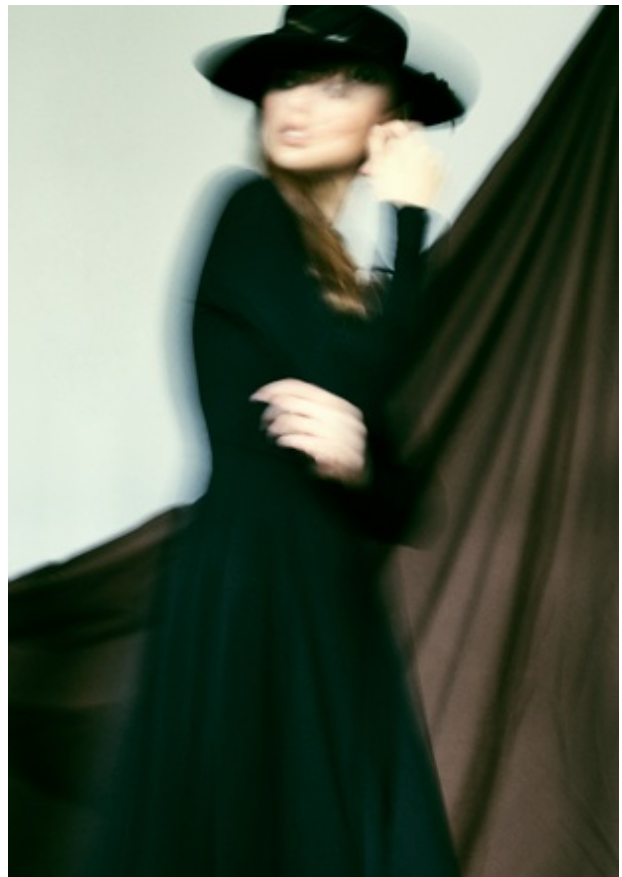

MAYA

Height 5'9" Bust 32" Waist 24" Hips 35" Dress Size 2 Shoe Size 9.5 Hair Color Brown Eye Color Brown

MAYA

Height 5'9" Bust 32" Waist 24" Hips 35" Dress Size 2 Shoe Size 9.5 Hair Color Brown Eye Color Brown

MAYA

Height 5'9" Bust 32" Waist 24" Hips 35" Dress Size 2 Shoe Size 9.5 Hair Color Brown Eye Color Brown