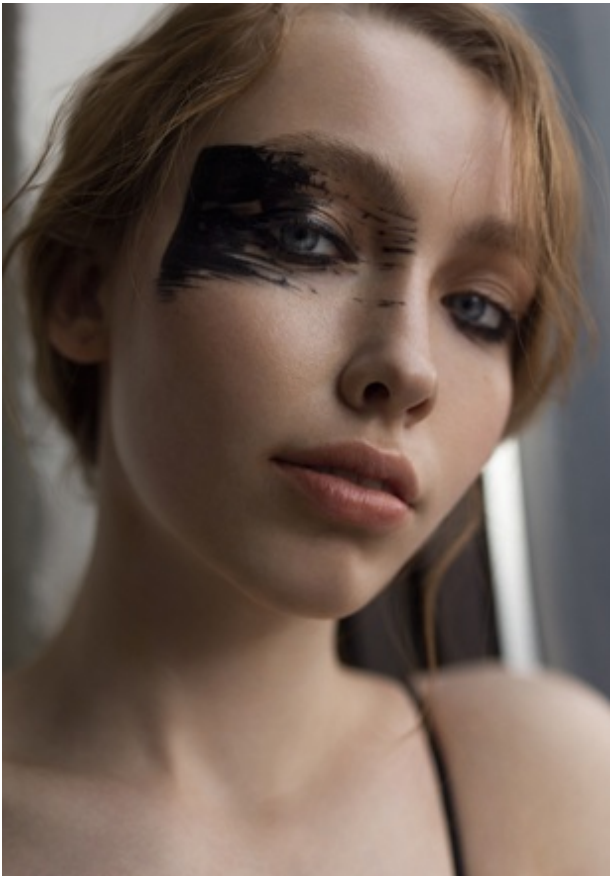

ZOE

Height 5'10" Bust 31" Waist 24" Hips 34" Dress Size 2 Shoe Size 9.5 Hair Color Brown Eye Color Blue

ZOE

Height 5'10" Bust 31" Waist 24" Hips 34" Dress Size 2 Shoe Size 9.5 Hair Color Brown Eye Color Blue