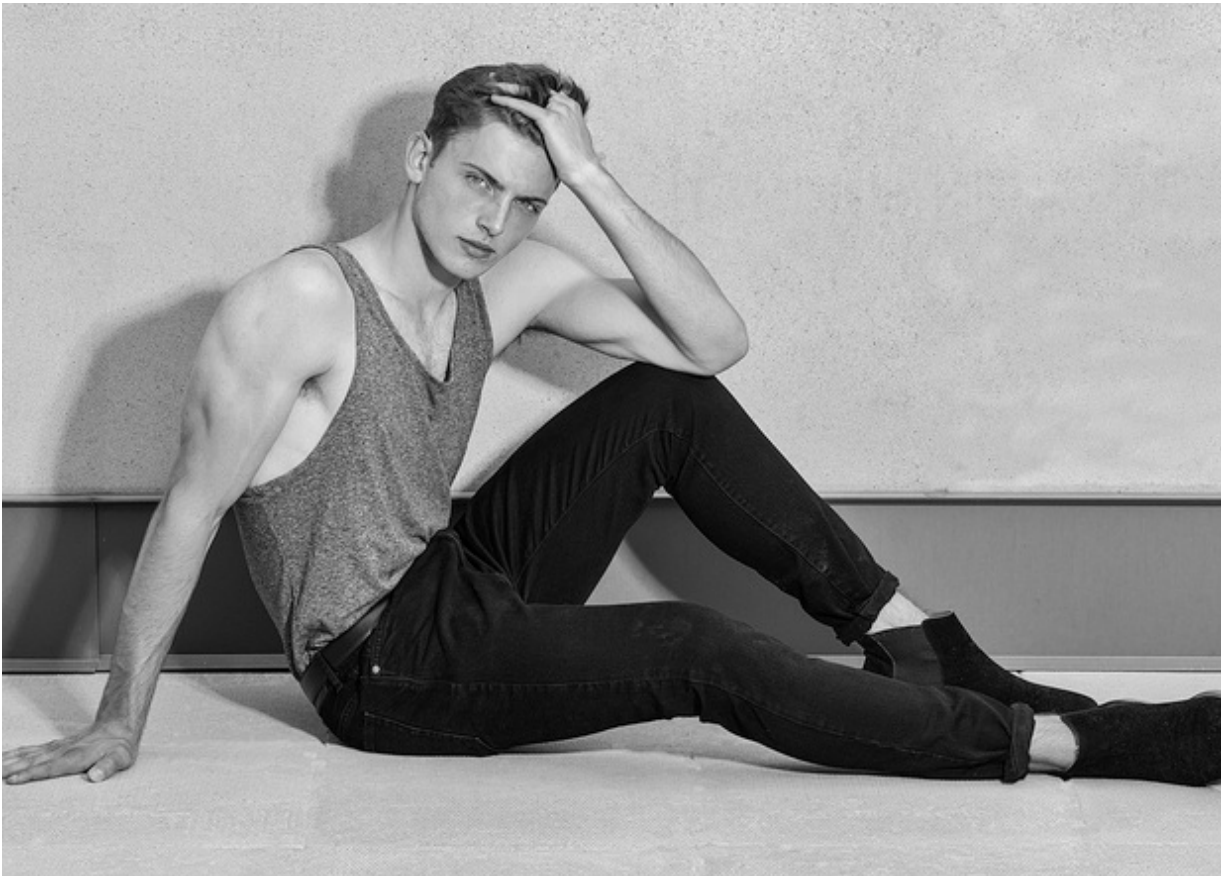

CONSTANTIN

Height 6'1" Shirt 15" Suit/Coat 40" Waist 31" Inseam 32" Shoe Size 10.5 Hair Color Brown Eye Color Blue

CONSTANTIN

Height 6'1" Shirt 15" Suit/Coat 40" Waist 31" Inseam 32" Shoe Size 10.5 Hair Color Brown Eye Color Blue

CONSTANTIN

Height 6' 1" Shirt 15" Suit/Coat 40" Waist 31" Inseam 32" Shoe Size 10.5 Hair Color Brown Eye Color Blue

CONSTANTIN

Height 6'1" Shirt 15" Suit/Coat 40" Waist 31" Inseam 32" Shoe Size 10.5 Hair Color Brown Eye Color Blue

CONSTANTIN

Height 6' 1" Shirt 15" Suit/Coat 40" Waist 31" Inseam 32" Shoe Size 10.5 Hair Color Brown Eye Color Blue