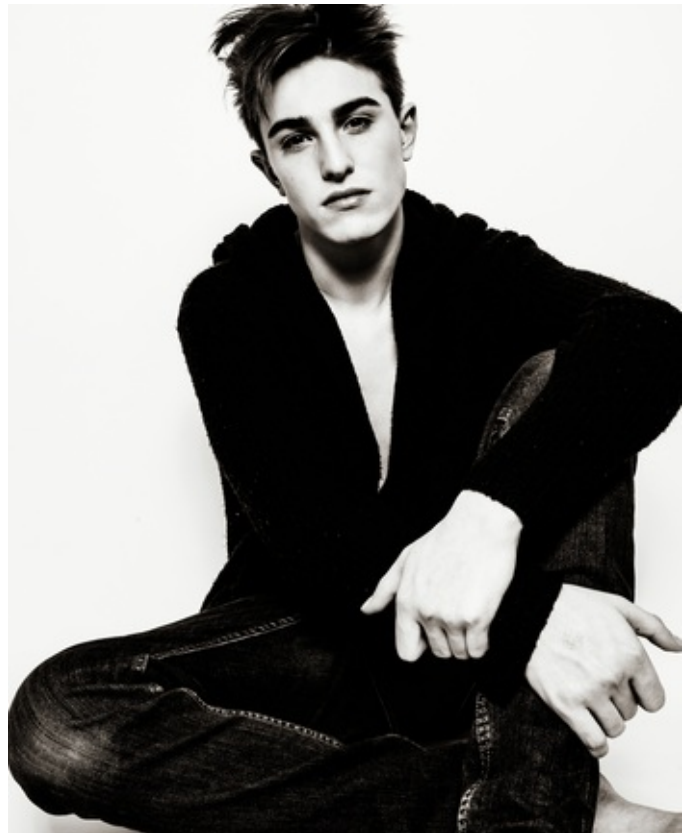

# AIDAN

Height 6'0" Shirt 15" Suit/Coat 38" Waist 31" Inseam 32" Shoe Size 11.5 Hair Color Brown Eye Color Hazel